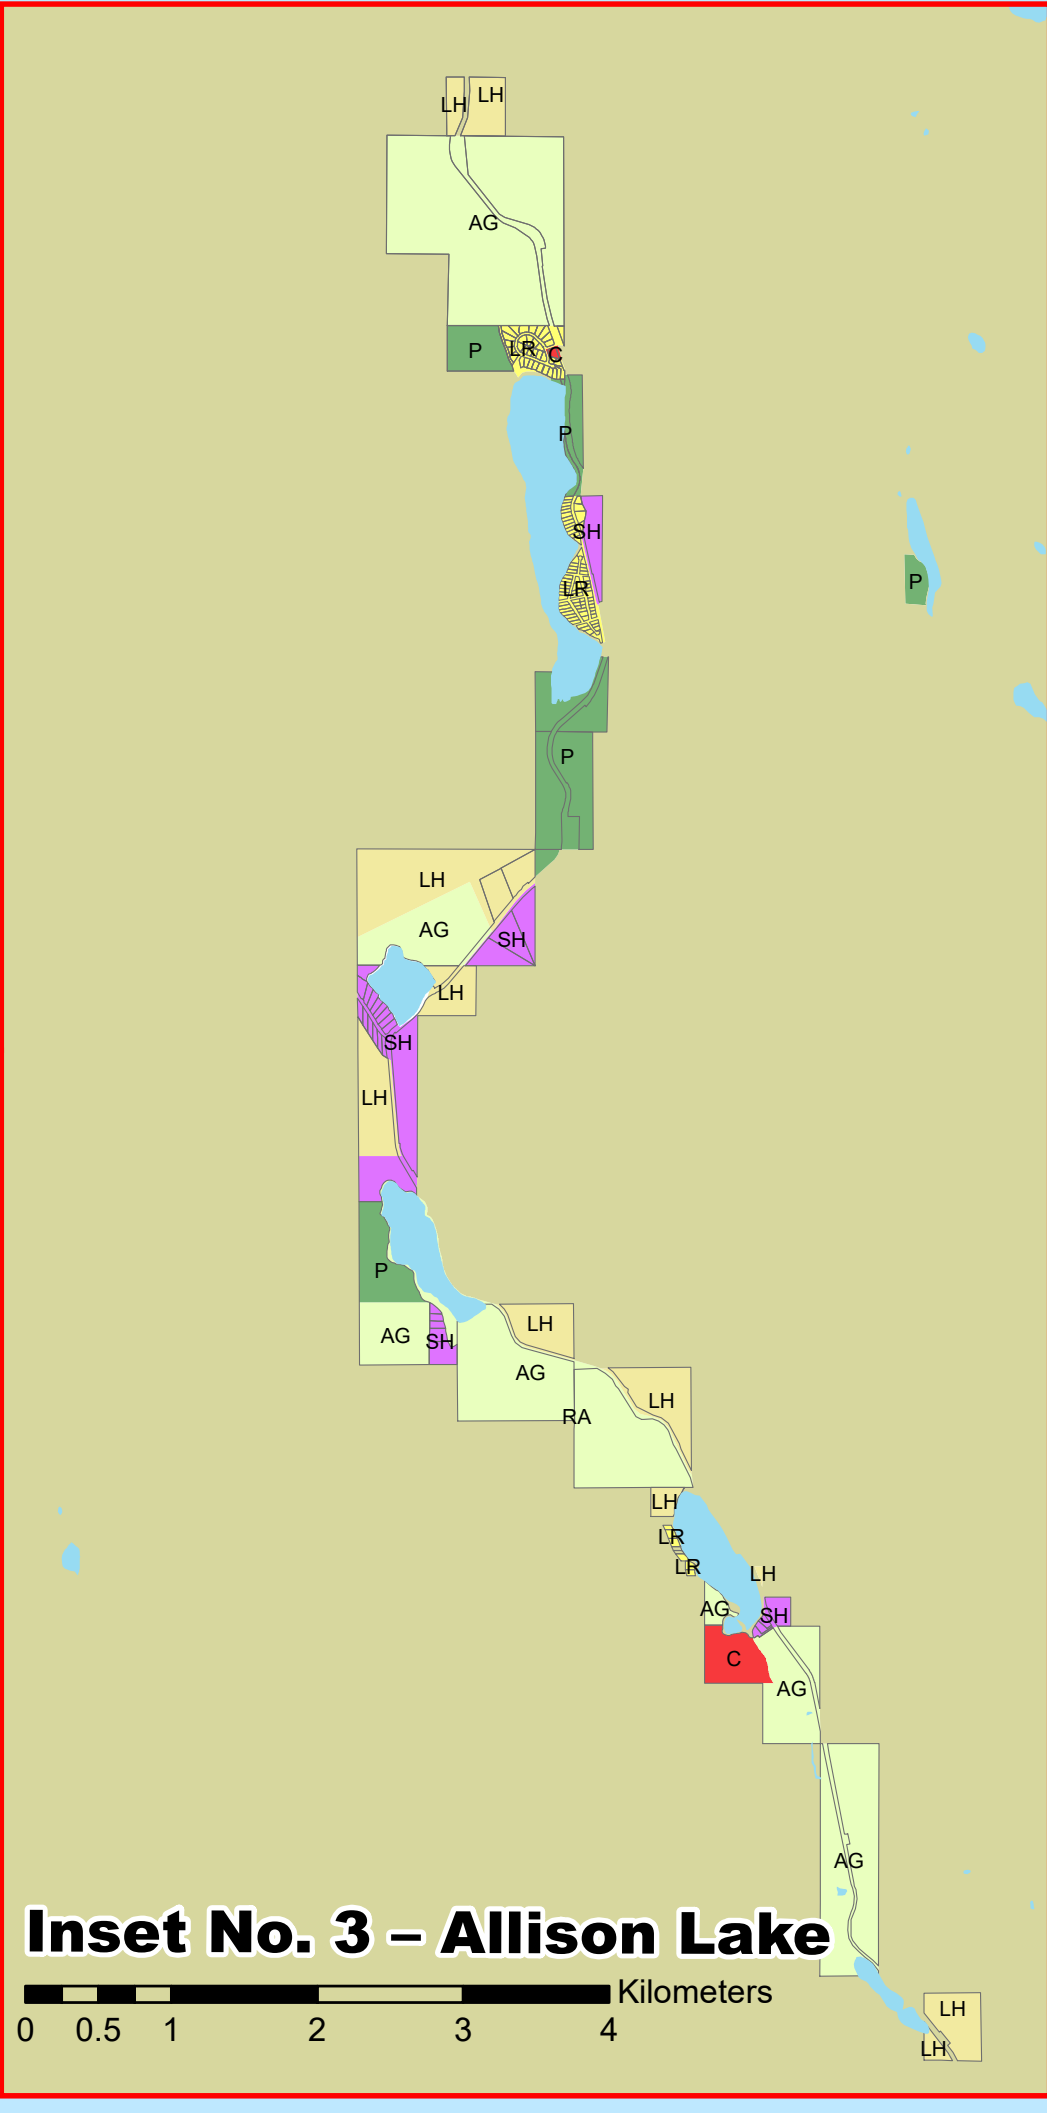

Inset No. 1 – Princeton-Summerland Corridor

Inset No. 2 – Eastgate

Legend	
	Indian Reserve
OCP	
Rural Designations:	
	Resource Area (RA)
	Agriculture (AG)
	Large Holdings (LH)
	Small Holdings (SH)
Residential Designations:	
	Low Density Residential (LR)
	Medium Density Residential (MR)
Commercial Designations:	
	Commercial (C)
Industrial Designations:	
	Industrial (I)
Community Services and Administrative Designations:	
	Administrative, Cultural and Institutional (AI)
	Parks (P)
	Conservation Area (CA)

Inset No. 5 – Coalmont - Tulameen

Inset No. 4 – Princeton Fringe