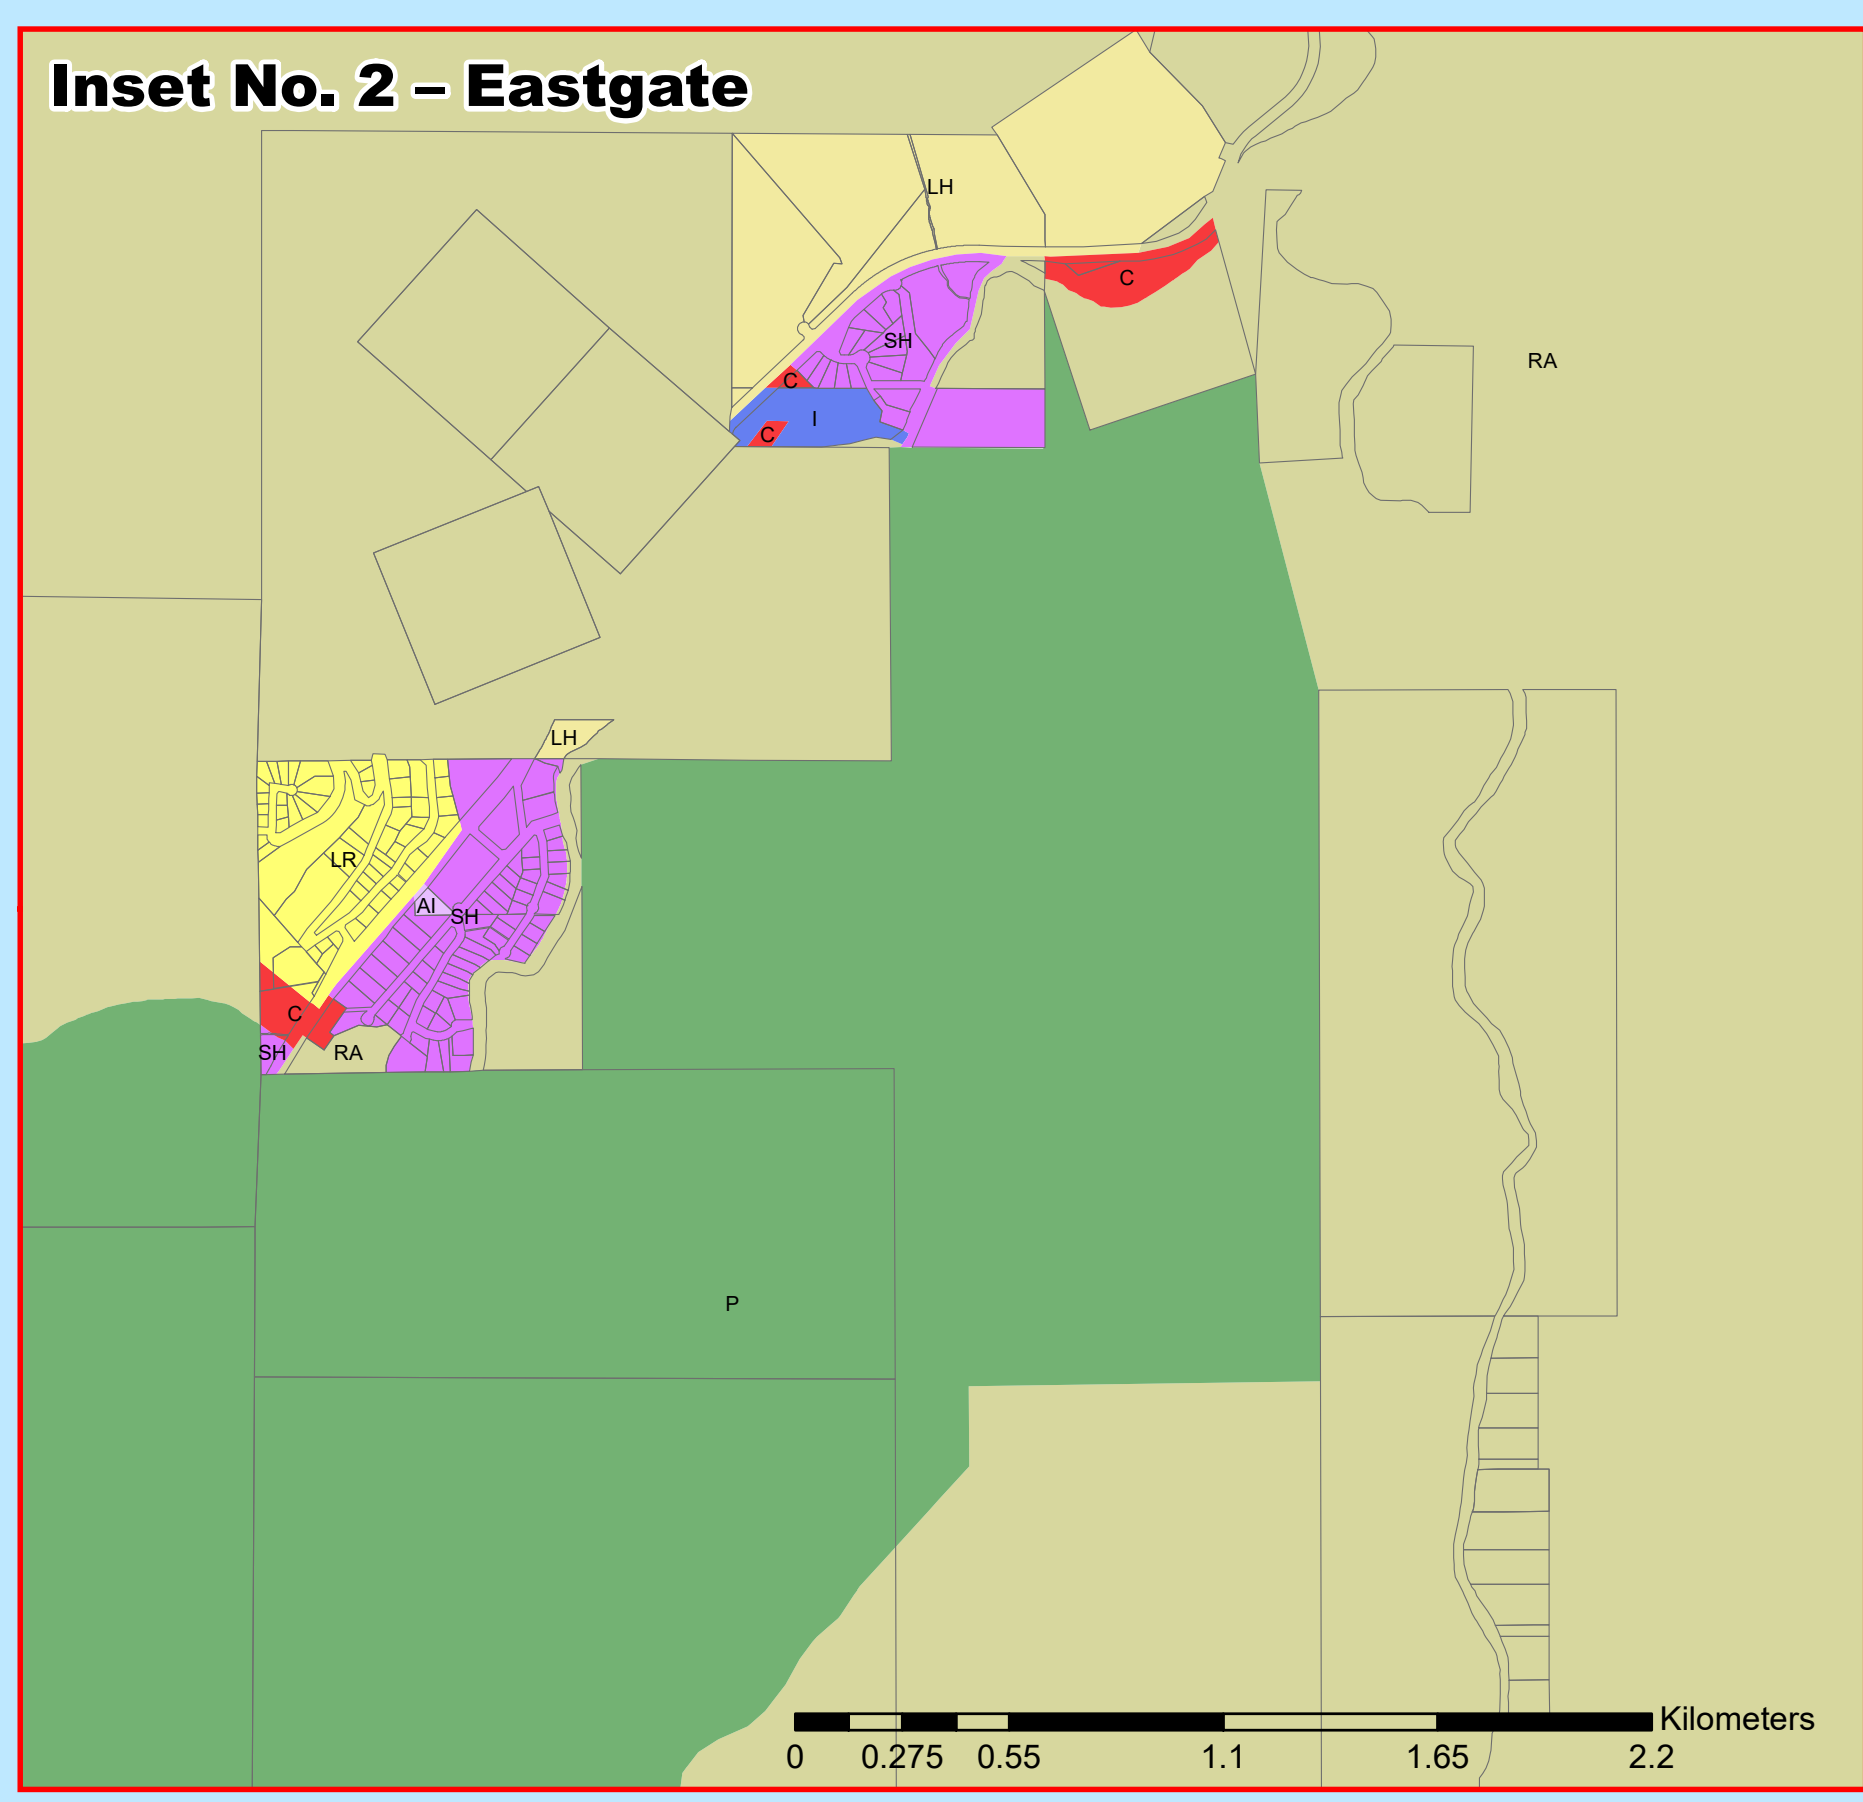

Inset No. 1 – Princeton-Summerland Corridor

Inset No. 2 – Eastgate

Legend	
	Indian Reserve
OCP	
Rural Designations:	
	Resource Area (RA)
	Agriculture (AG)
	Large Holdings (LH)
	Small Holdings (SH)
Residential Designations:	
	Low Density Residential (LR)
	Medium Density Residential (MR)
Commercial Designations:	
	Commercial (C)
Industrial Designations:	
	Industrial (I)
Community Services and Administrative Designations:	
	Administrative, Cultural and Institutional (AI)
	Parks (P)
	Conservation Area (CA)

Inset No. 5 – Coalmont - Tulameen

Inset No. 4 – Princeton Fringe