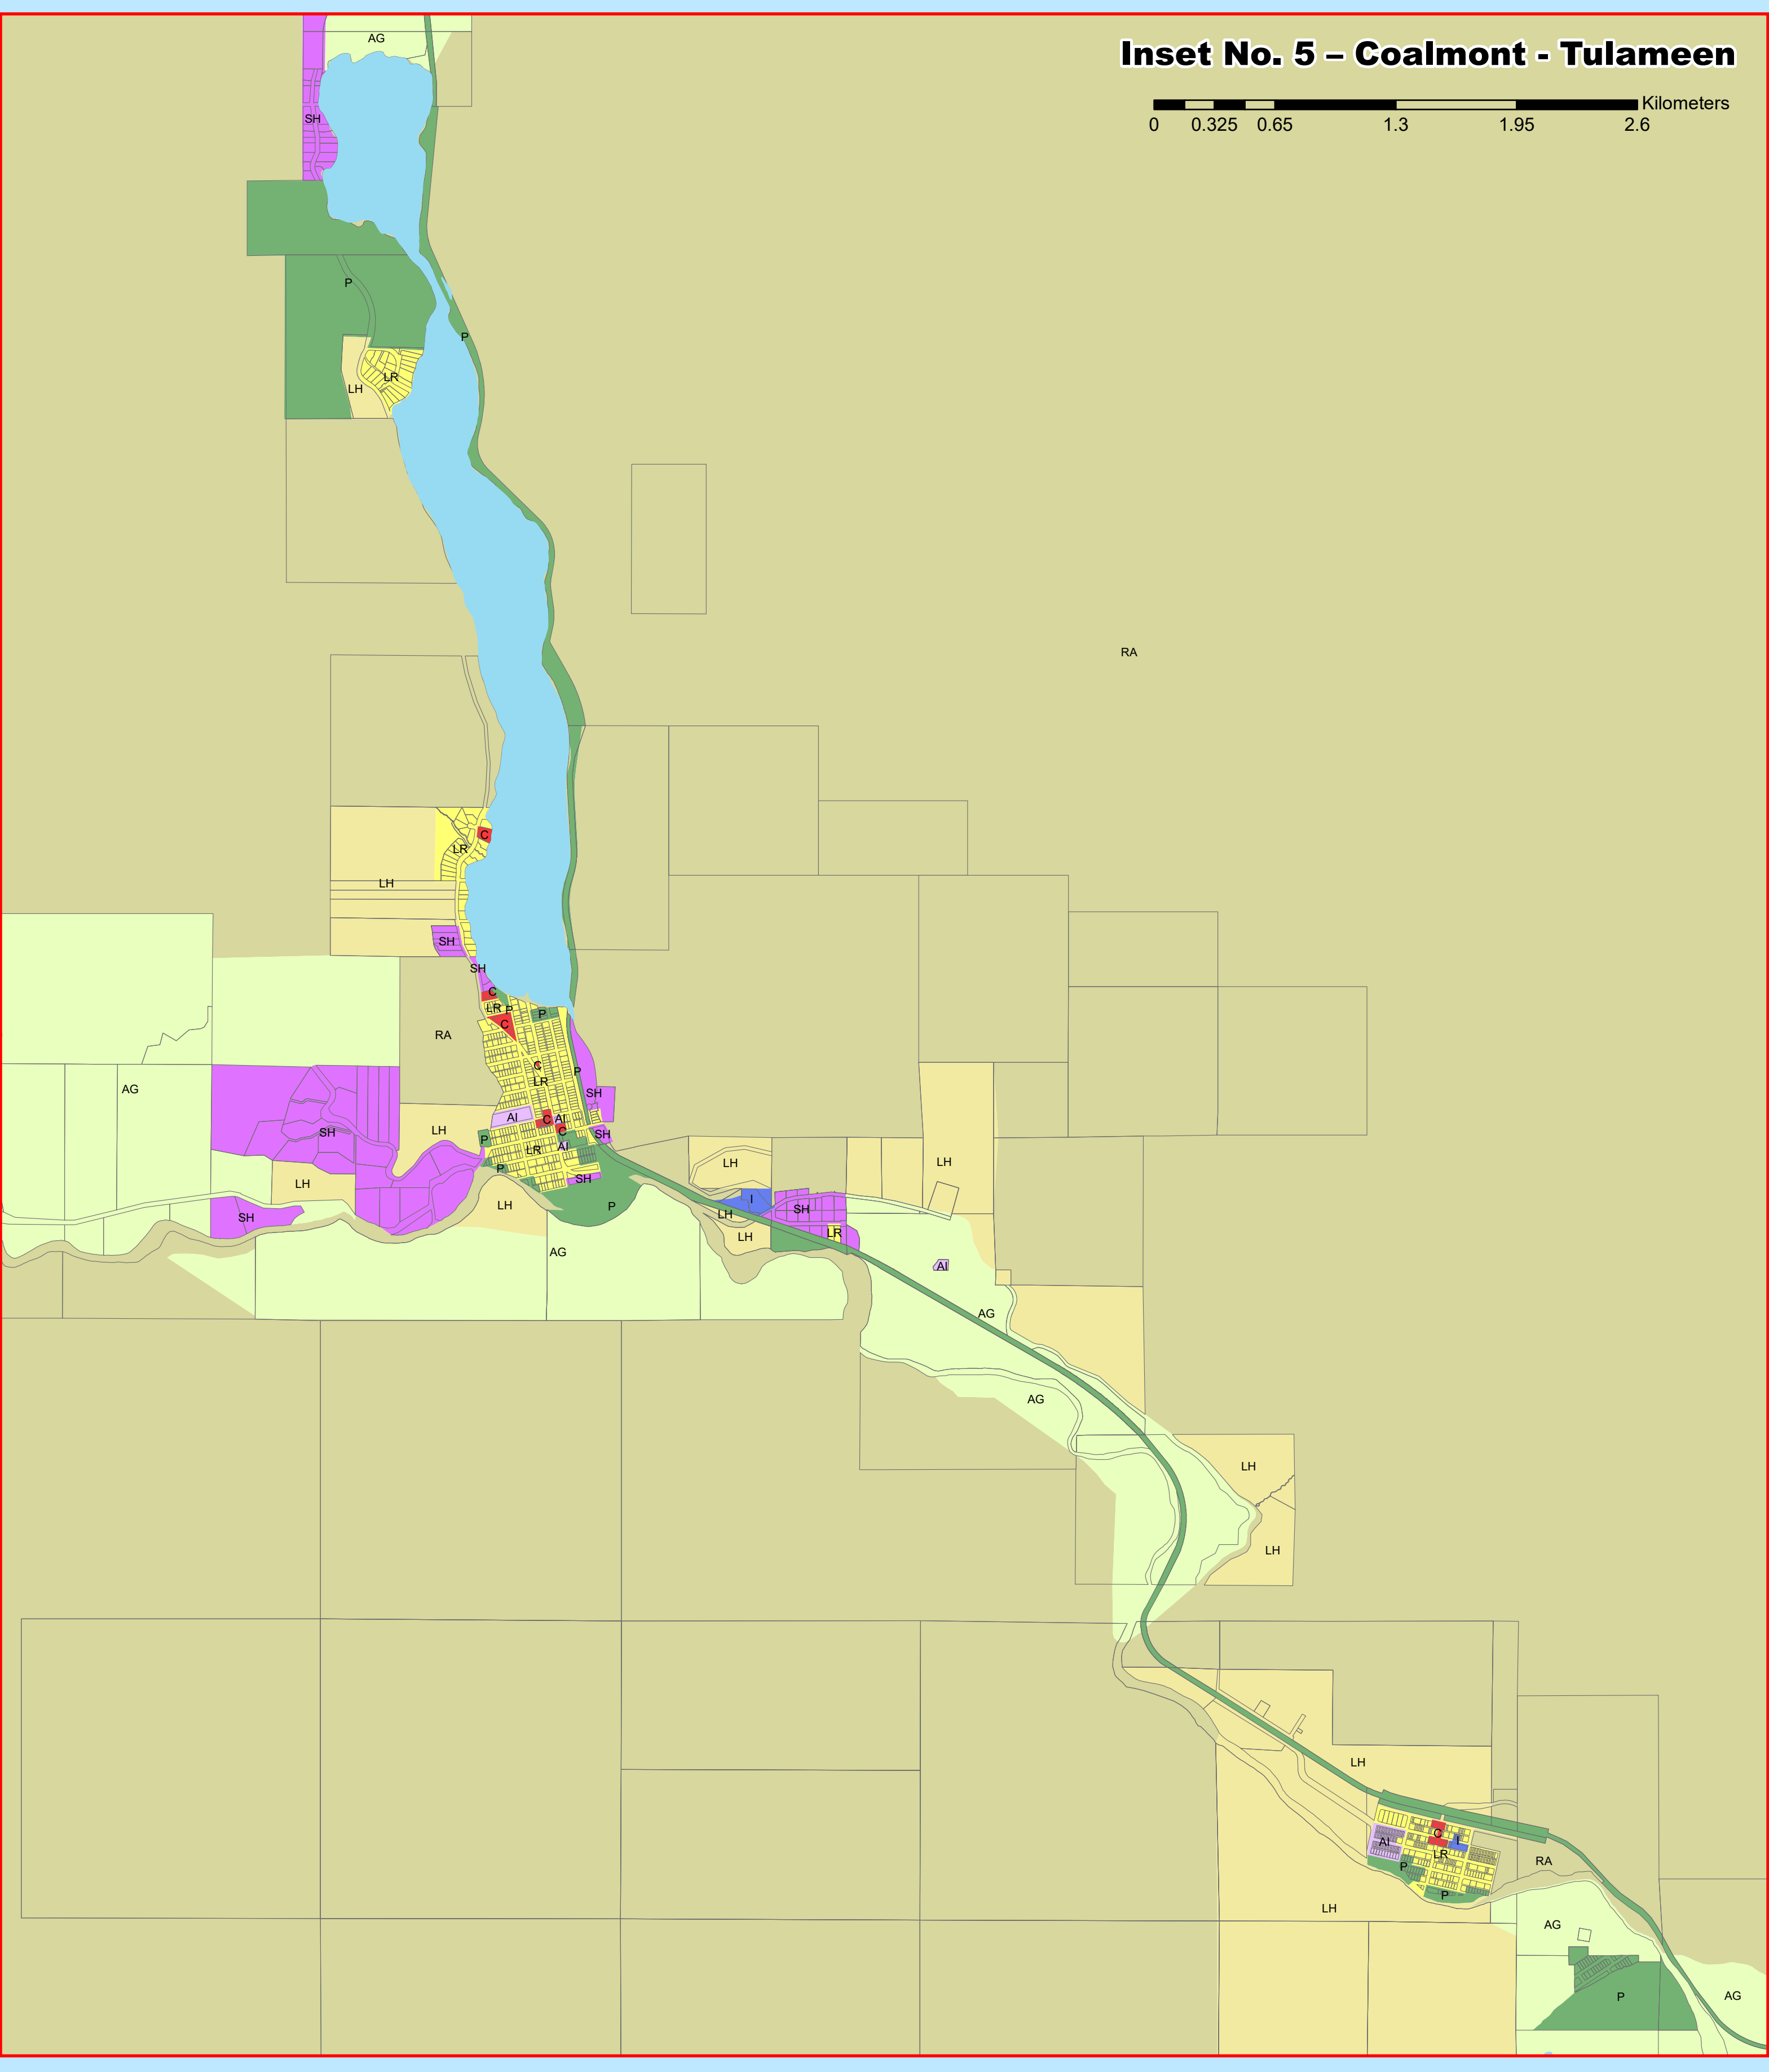

Inset No. 1 – Princeton-Summerland Corridor

Inset No. 2 – Eastgate

Legend	
	Indian Reserve
OCP	
Rural Designations:	
	Resource Area (RA)
	Agriculture (AG)
	Large Holdings (LH)
	Small Holdings (SH)
Residential Designations:	
	Low Density Residential (LR)
	Medium Density Residential (MR)
Commercial Designations:	
	Commercial (C)
Industrial Designations:	
	Industrial (I)
Community Services and Administrative Designations:	
	Administrative, Cultural and Institutional (AI)
	Parks (P)
	Conservation Area (CA)

Inset No. 5 – Coalmont - Tulameen

Inset No. 4 – Princeton Fringe