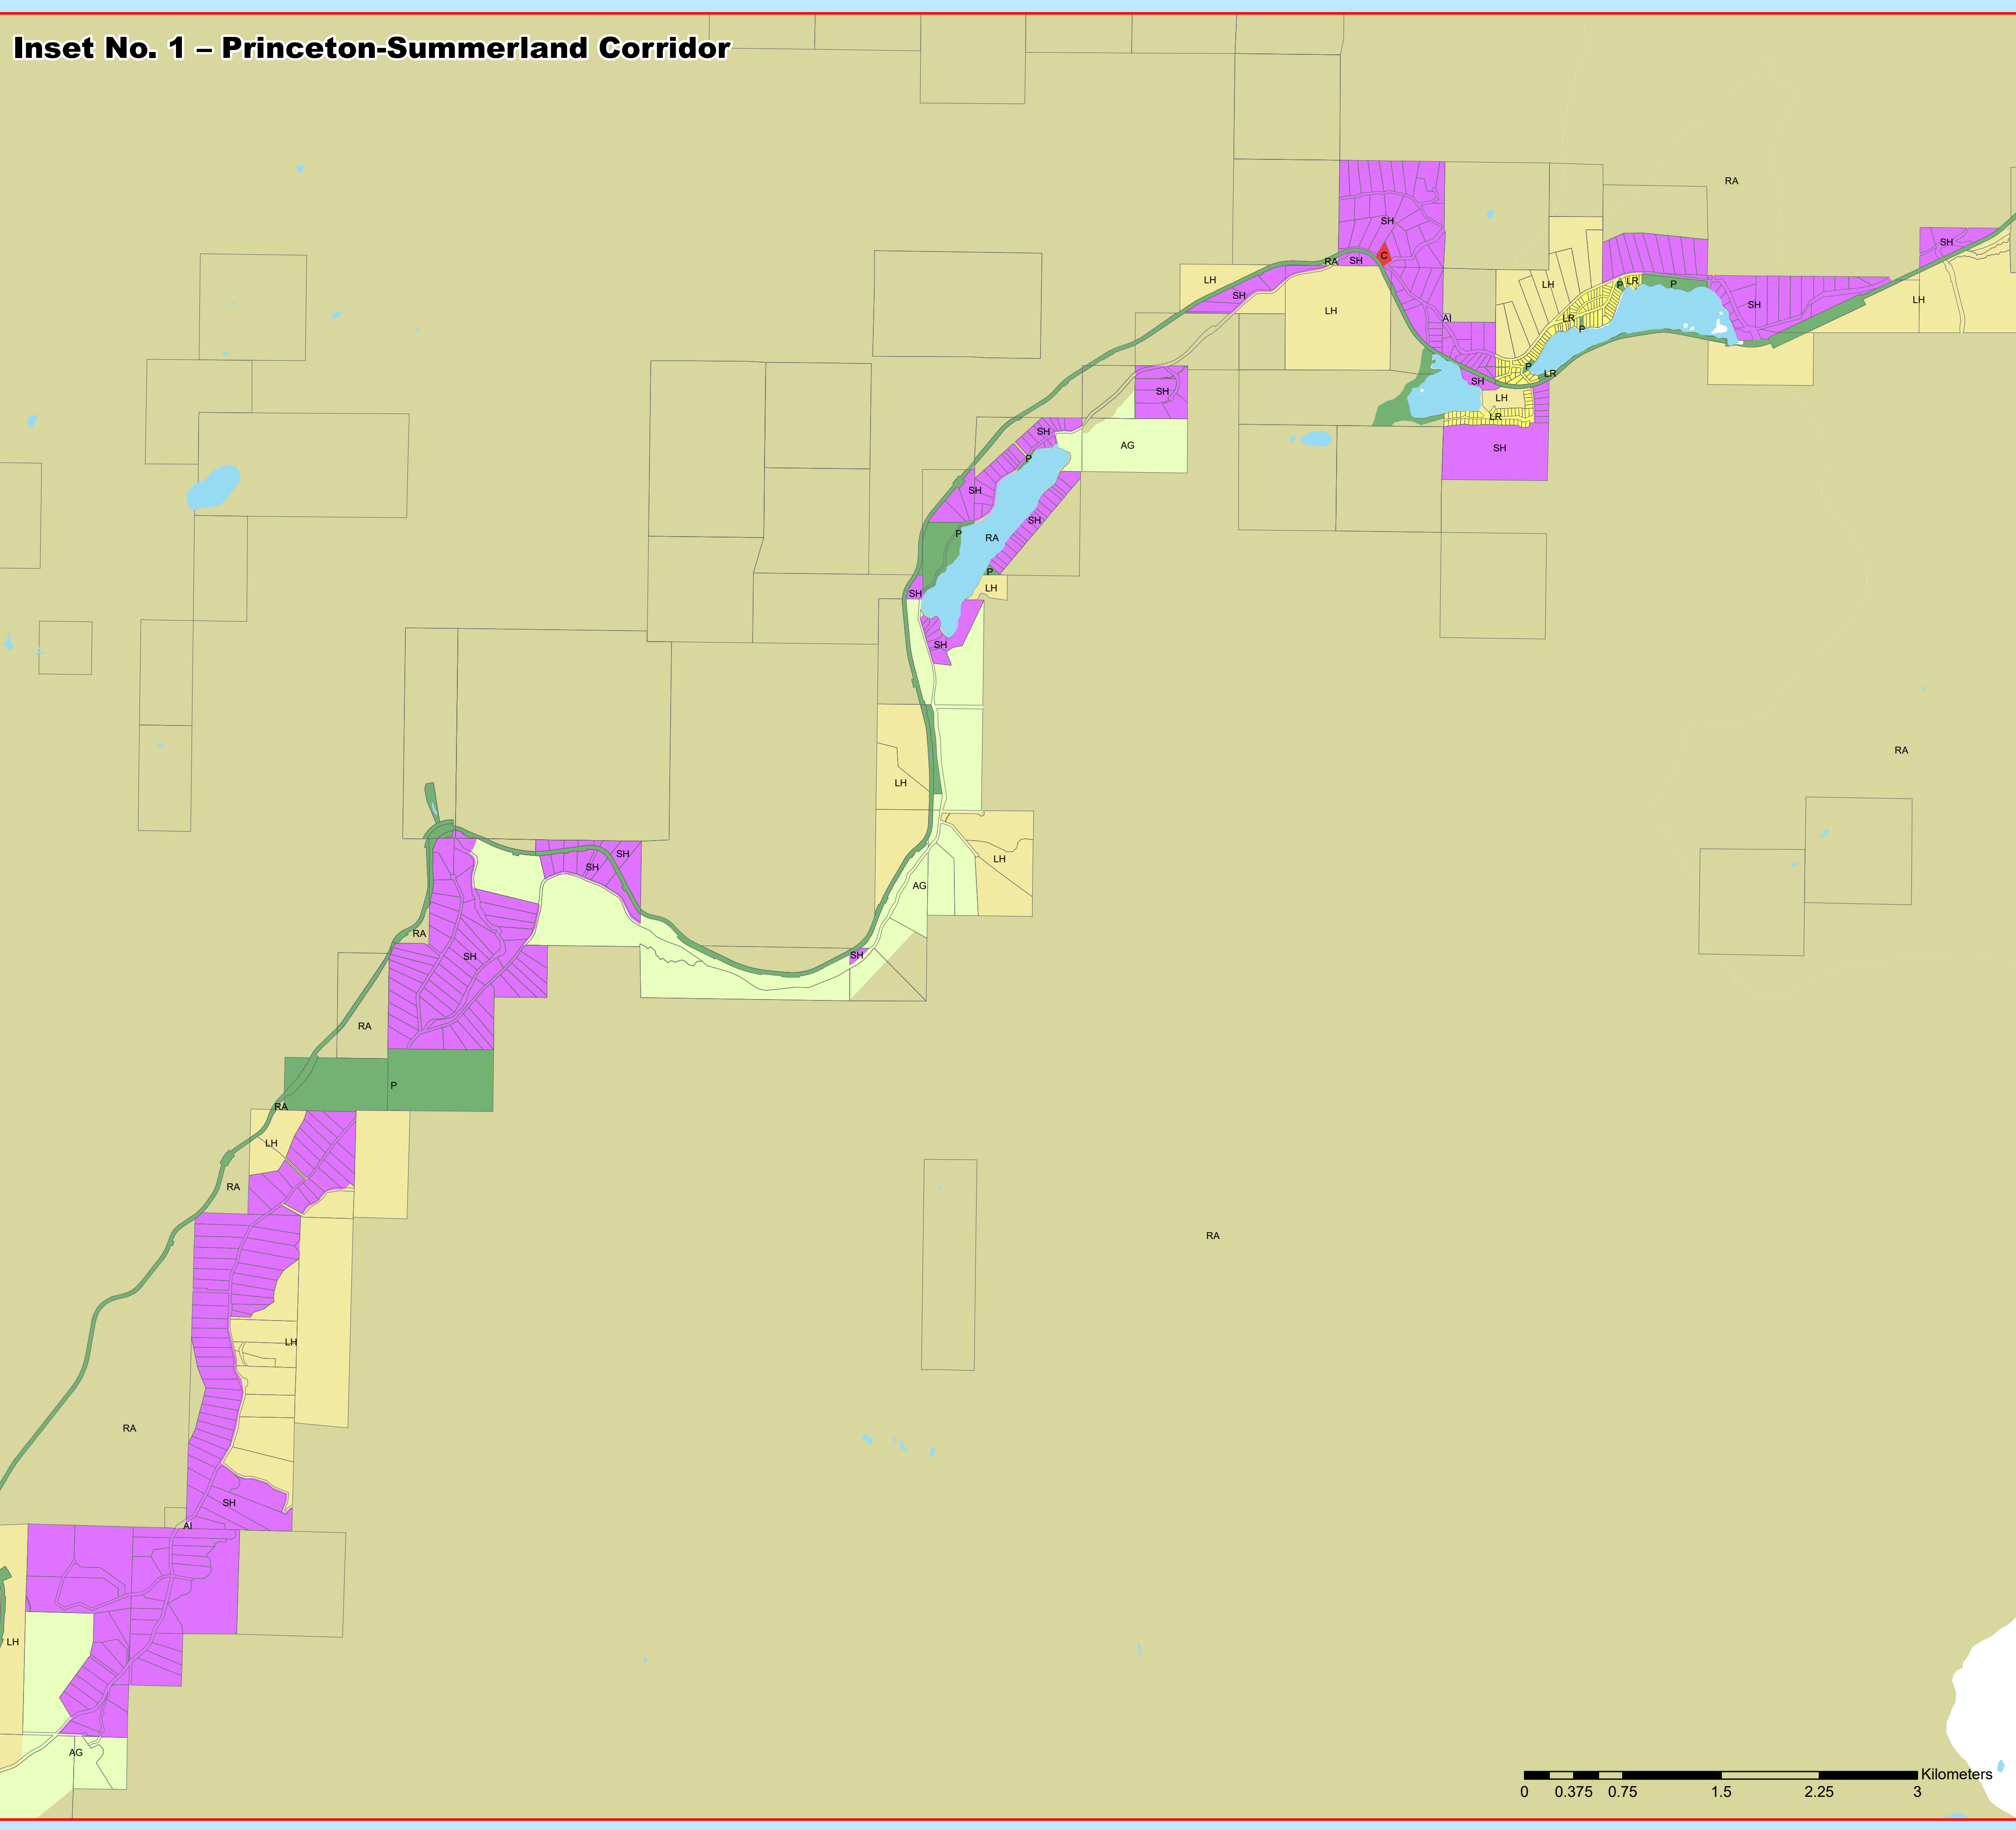

Inset No. 1 – Princeton-Summerland Corridor

Inset No. 2 – Eastgate

Legend	
	Indian Reserve
OCP	
Rural Designations:	
	Resource Area (RA)
	Agriculture (AG)
	Large Holdings (LH)
	Small Holdings (SH)
Residential Designations:	
	Low Density Residential (LR)
	Medium Density Residential (MR)
Commercial Designations:	
	Commercial (C)
Industrial Designations:	
	Industrial (I)
Community Services and Administrative Designations:	
	Administrative, Cultural and Institutional (AI)
	Parks (P)
	Conservation Area (CA)

Inset No. 5 – Coalmont - Tulameen

Inset No. 4 – Princeton Fringe