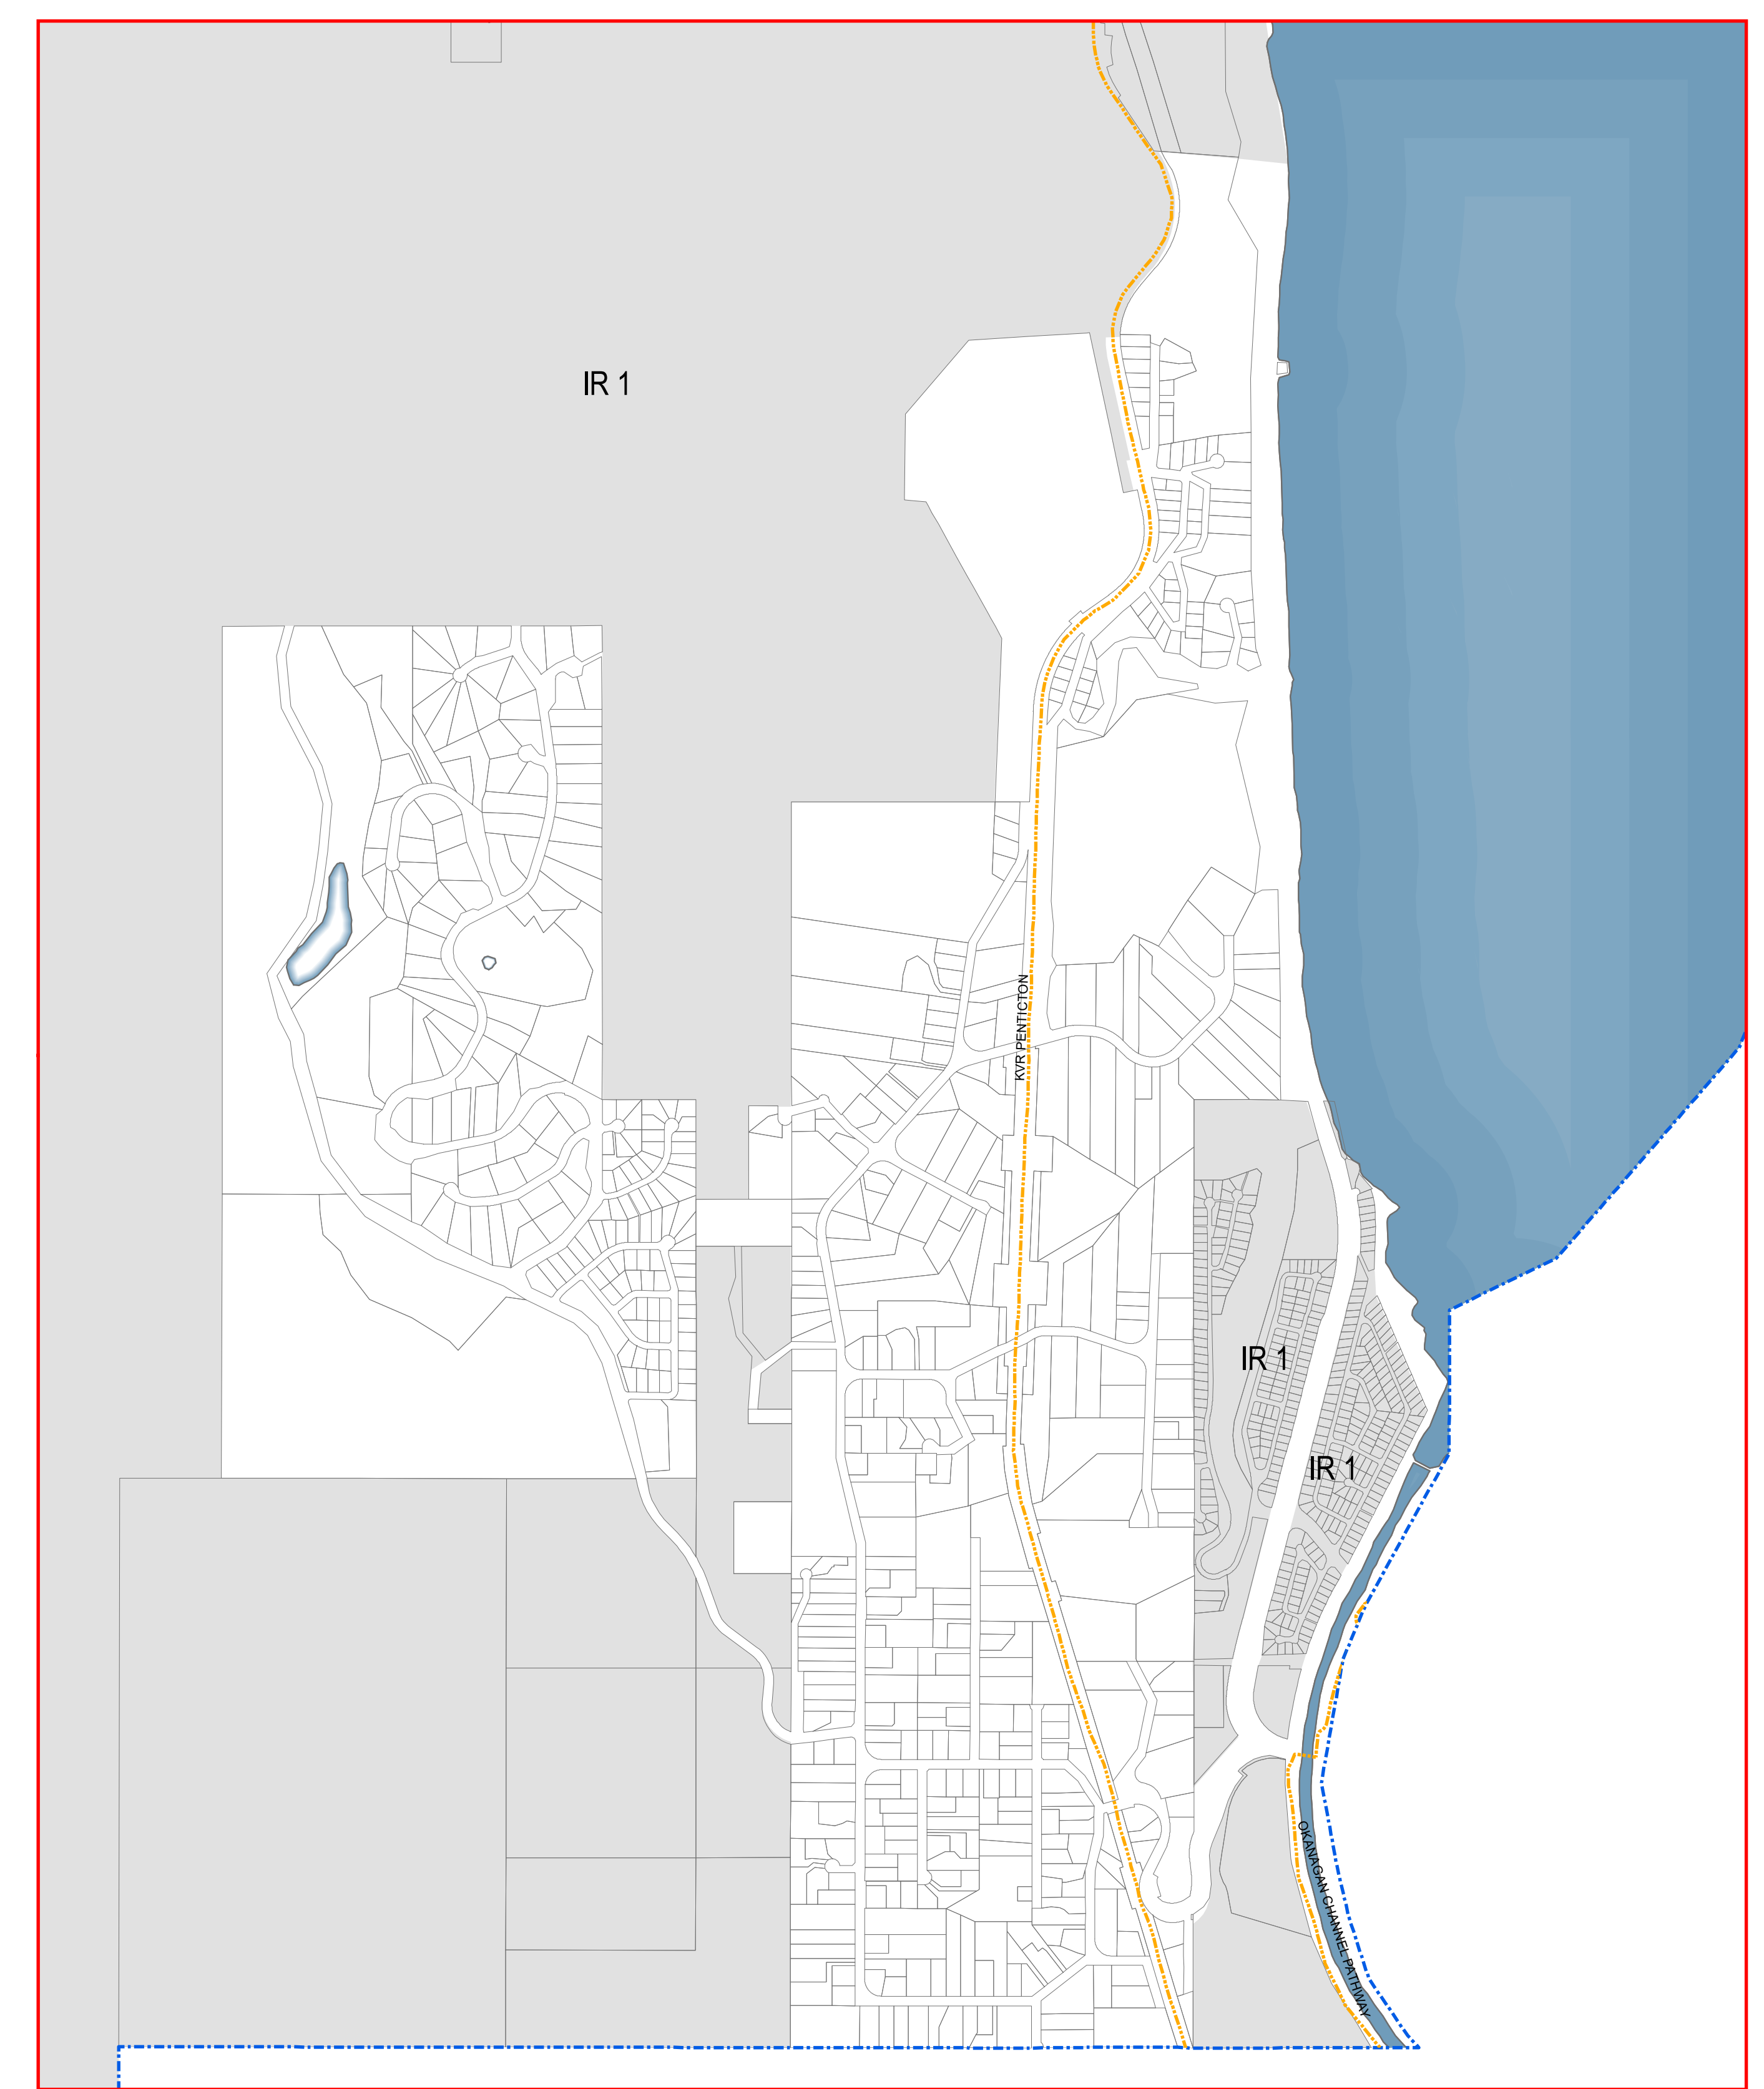

DRAFT

Legend

- Network Trails
- Indian Reserve

Major Road and Network Map
Schedule F – Electoral Area 'F' Official Community Plan
Bylaw No. 2460, 2008.

This is Schedule 'F' (Major Road and Network Map) as referenced in the Regional District of Okanagan-Similkameen's Bylaw No. 2460, 2008.