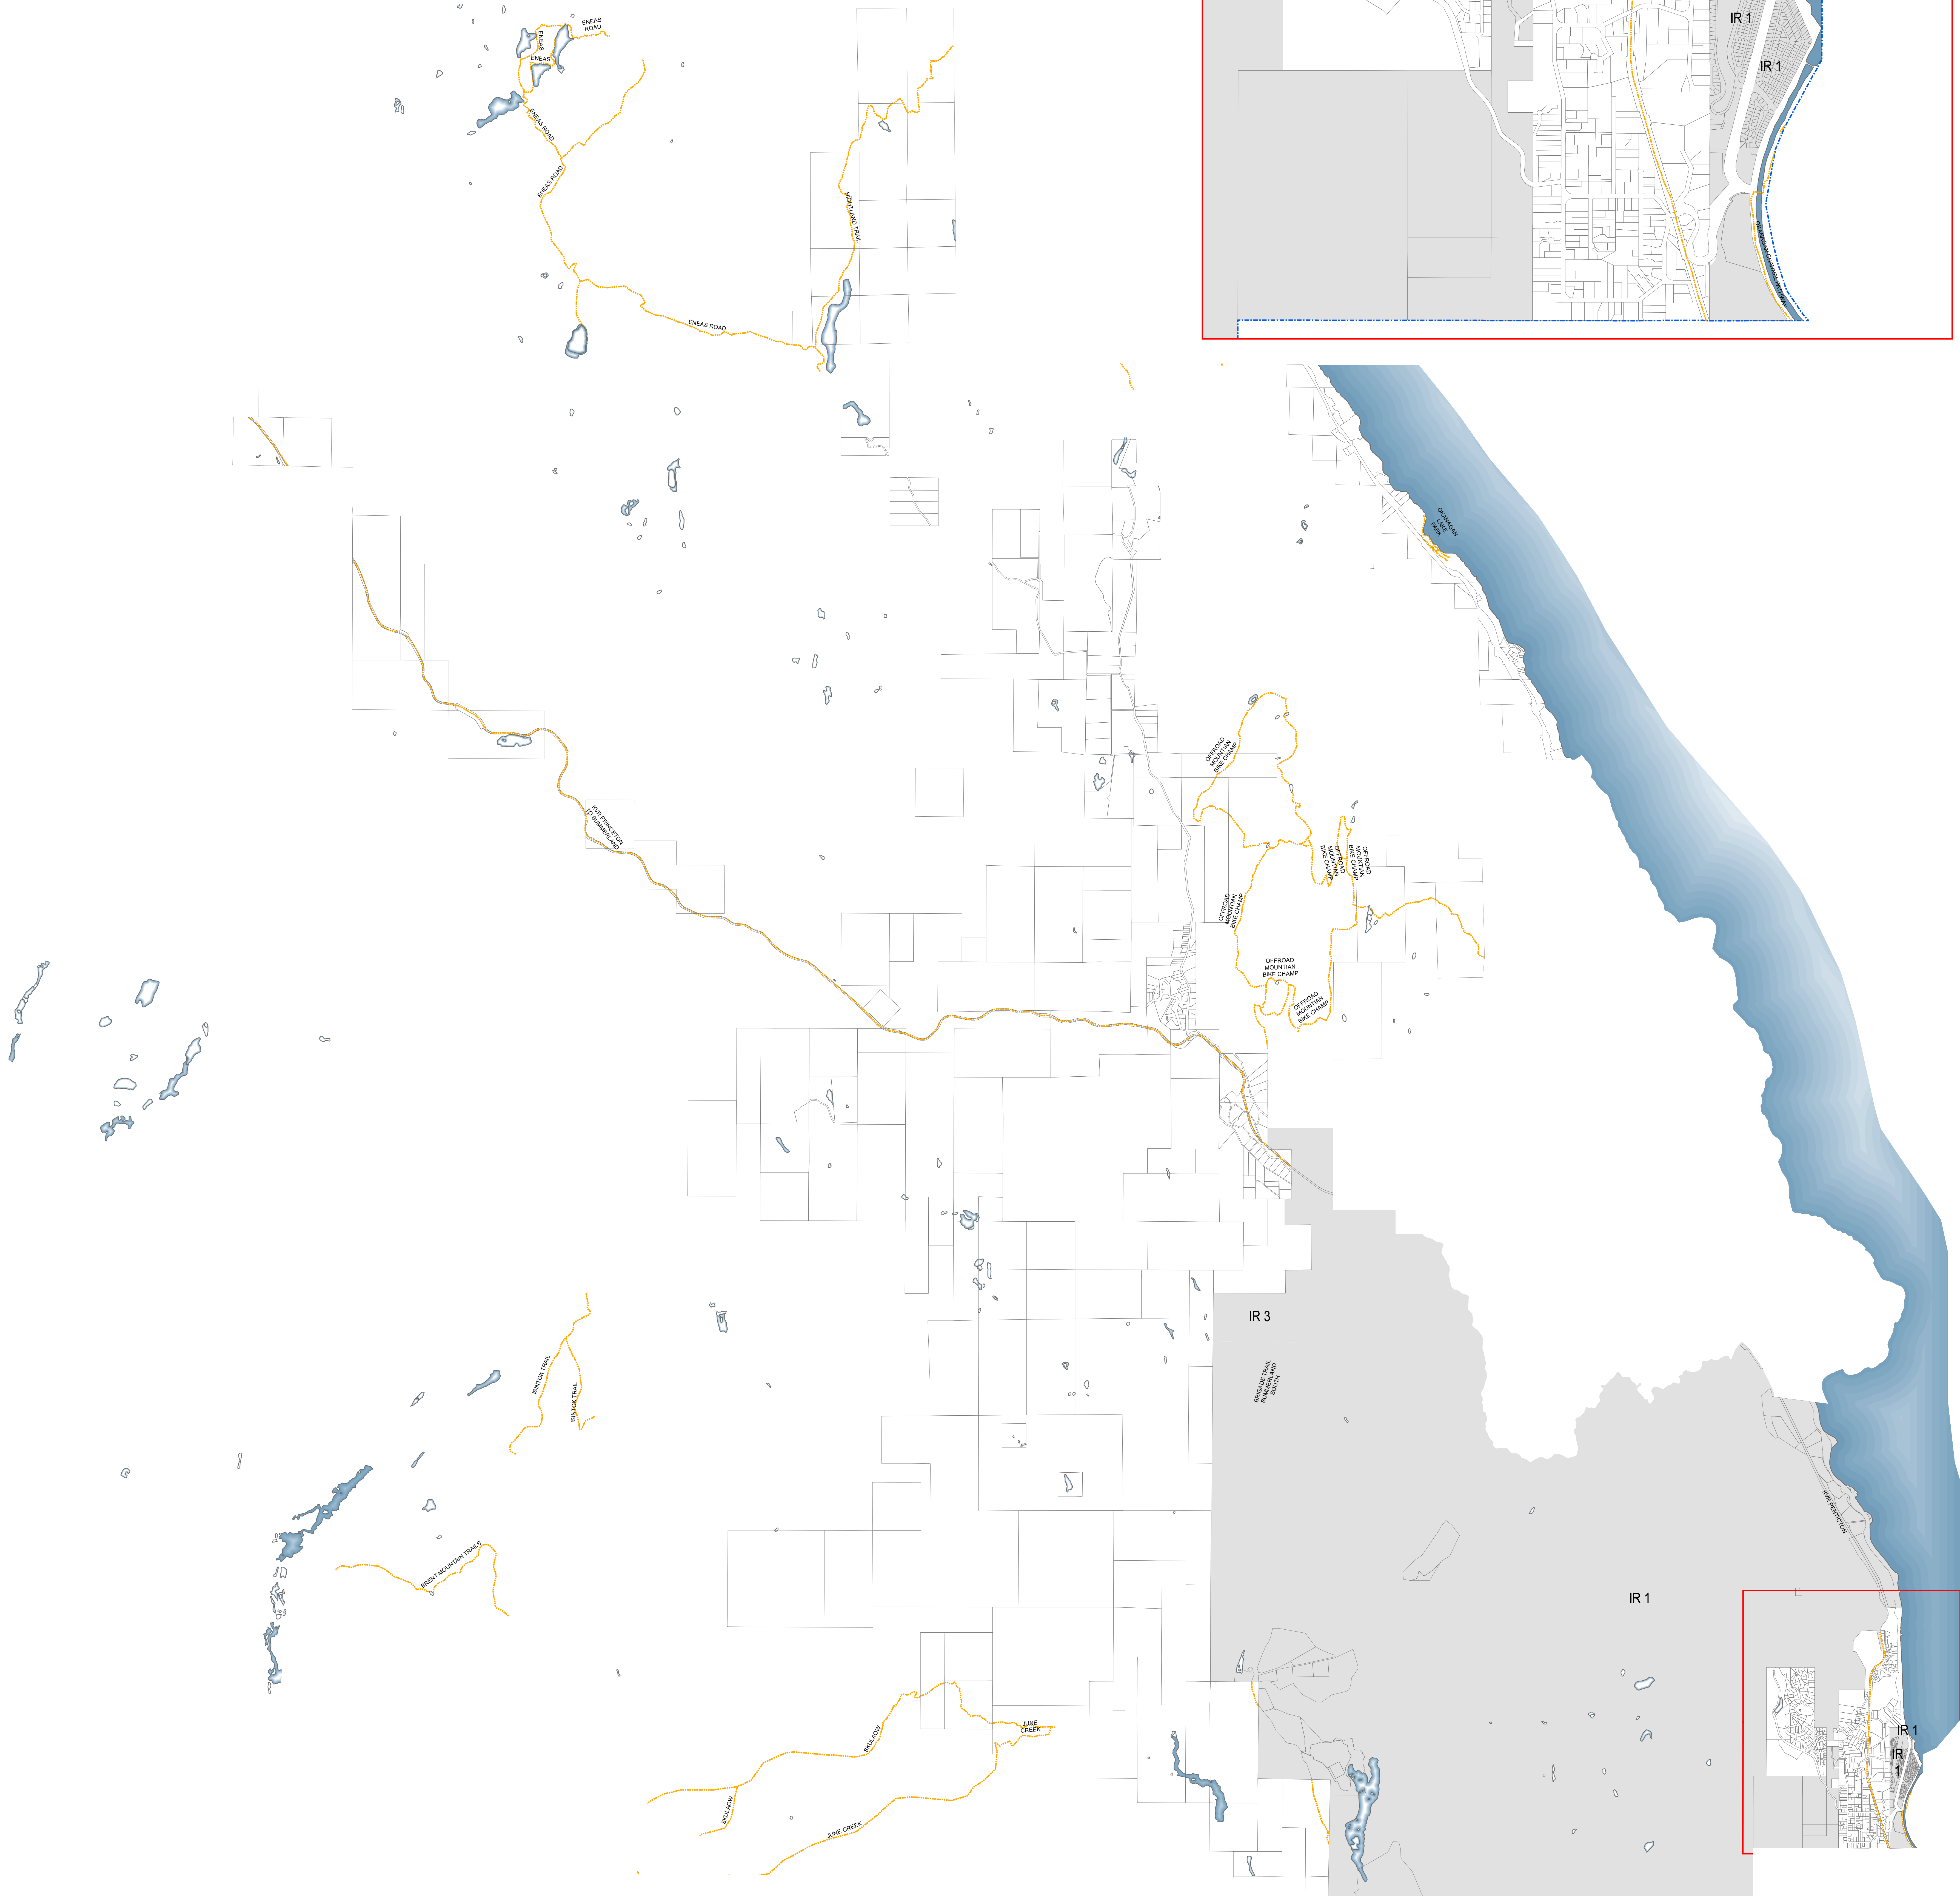

DRAFT

Legend

- Network Trails
- Indian Reserve

Major Road and Network Map
Schedule F – Electoral Area 'F' Official Community Plan
Bylaw No. 2460, 2008.

This is Schedule 'F' (Major Road and Network Map) as referenced in the Regional District of Okanagan-Similkameen's Bylaw No. 2460, 2008.