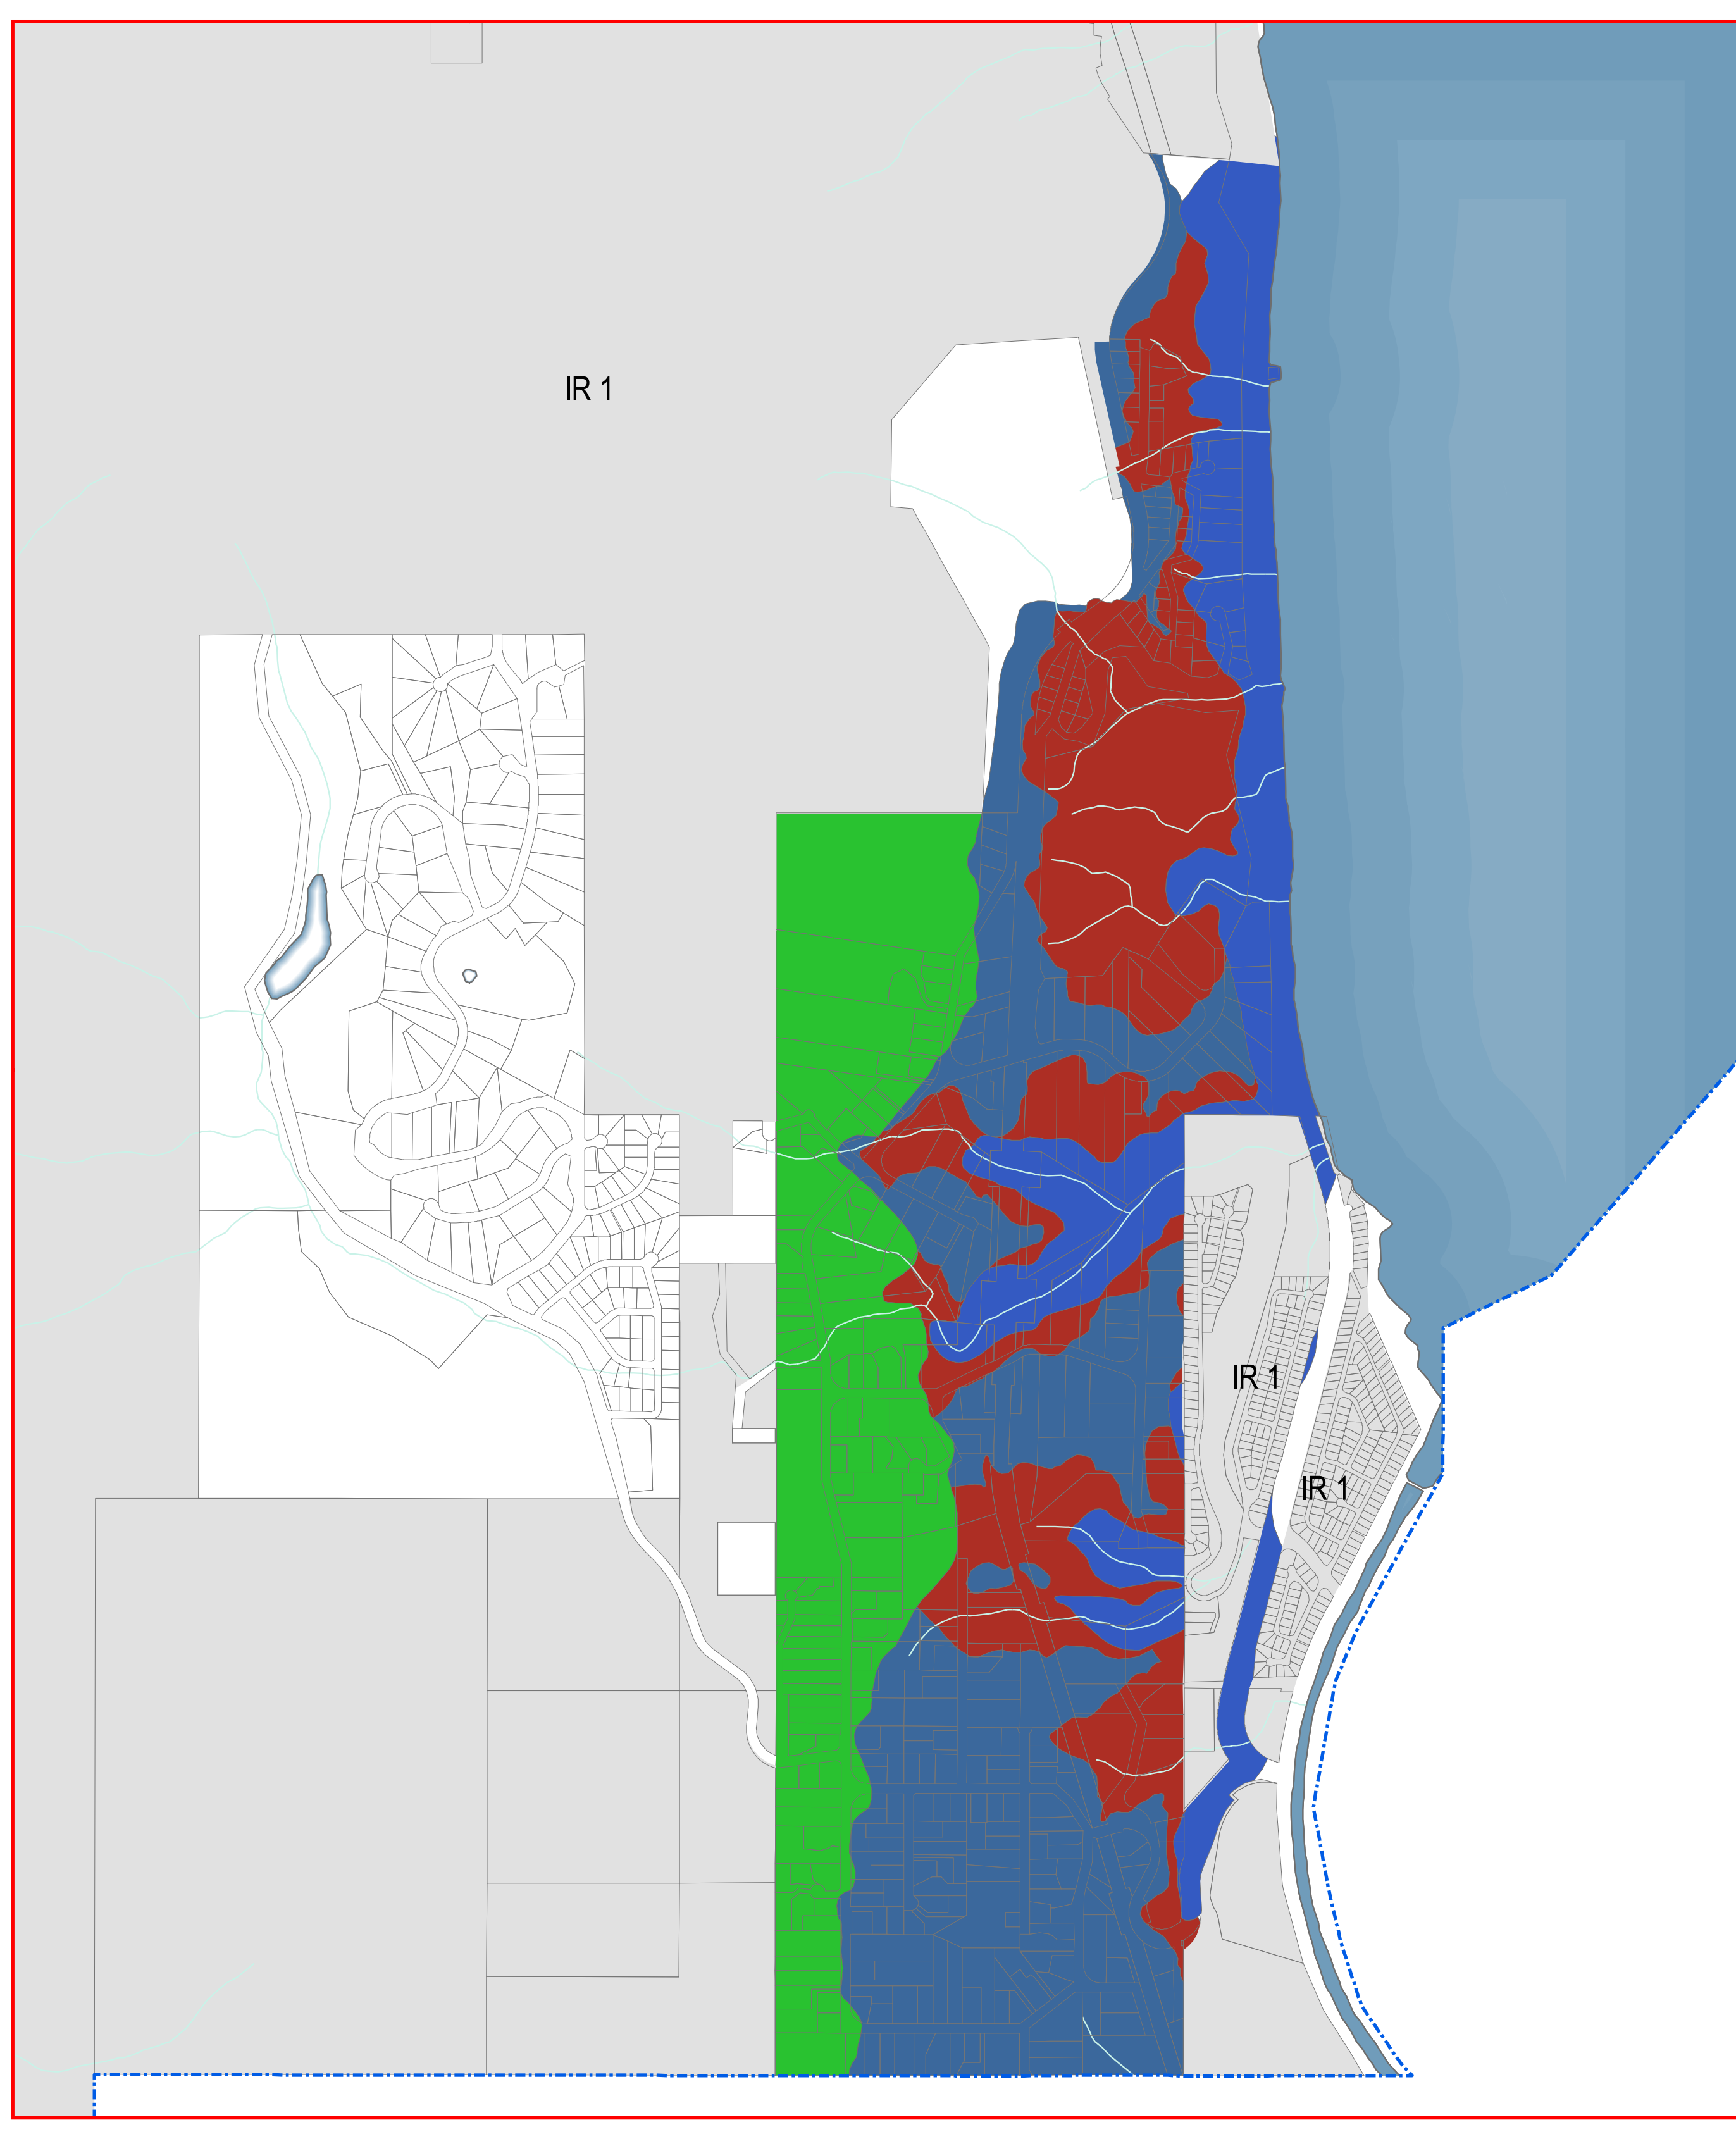

DRAFT

Legend

Geological Hazard Zones

HAZARD ZONE	Color
1	Blue
2	Red
3	Dark Blue
4	Green
Indian Reserve	Grey

West Bench Sage Mesa Area Geological Hazard Lan Map
Schedule E – Electoral Area 'F' Official Community Plan
Bylaw No. 2460, 2008.

This is Schedule '2' (West Bench Sage Mesa Area Geological Hazard Lan Map) as referenced in the Regional District of Okanagan-Similkameen's Bylaw No. 2460, 2008.

Date: 12/21/2016

Chair

Chief Administrative Officer

1:34,500