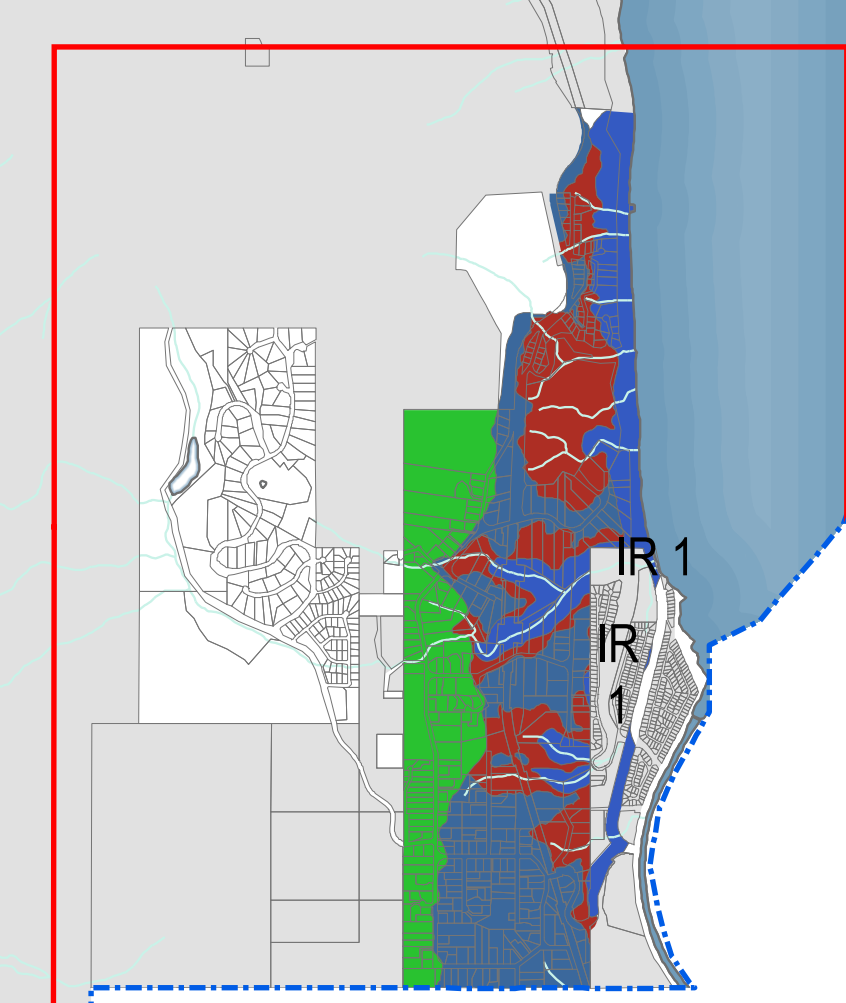

DRAFT

Legend

Geological Hazard Zones

HAZARD ZONE	Color
1	Blue
2	Red
3	Dark Blue
4	Green
Indian Reserve	Grey

West Bench Sage Mesa Area Geological Hazard Lan Map
Schedule E – Electoral Area 'F' Official Community Plan
Bylaw No. 2460, 2008.

This is Schedule '2' (West Bench Sage Mesa Area Geological Hazard Lan Map) as referenced in the Regional District of Okanagan-Similkameen's Bylaw No. 2460, 2008.

Date: 12/21/2016

Chair

Chief Administrative Officer