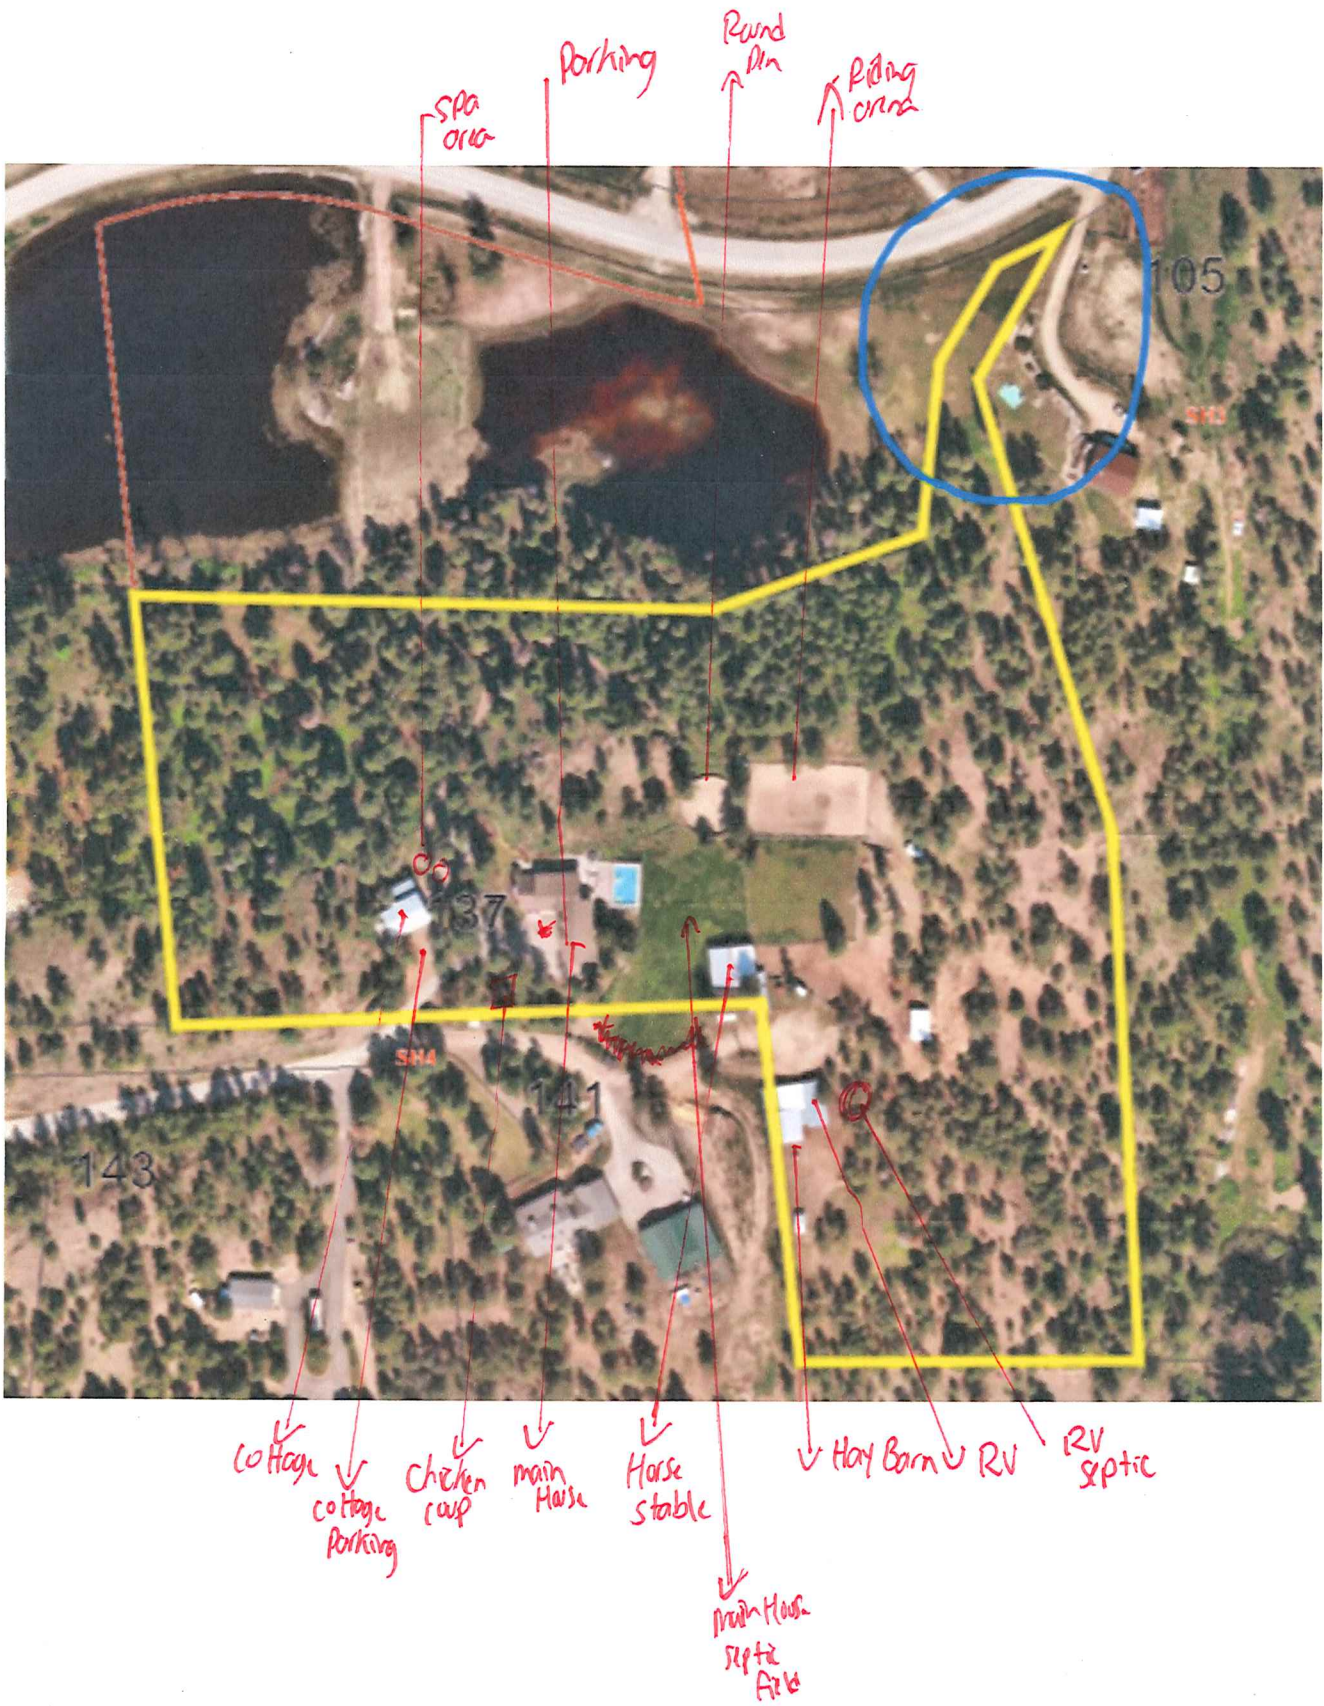

(137 Saddlehorn Drive Kaledon)

0.1
0
0.04
0.1 Miles

WGS_1984_Web_Mercator_Auxiliary_Sphere
© Regional District of Okanagan-Similkameen

This is a consolidated map compiled from representational data to be used for convenience only and has no legal sanction. The Regional District of Okanagan-Similkameen makes no warranty to the correctness or accuracy of the information on this map.

- Legend**
- Zoning
 - OCP
 - Electoral Area Boundaries
 - Major Highways
 - Indian Reserve
 - Parks
 - Streams
 - Major Lakes
 - Small Lakes
 - Citations

1:2,257