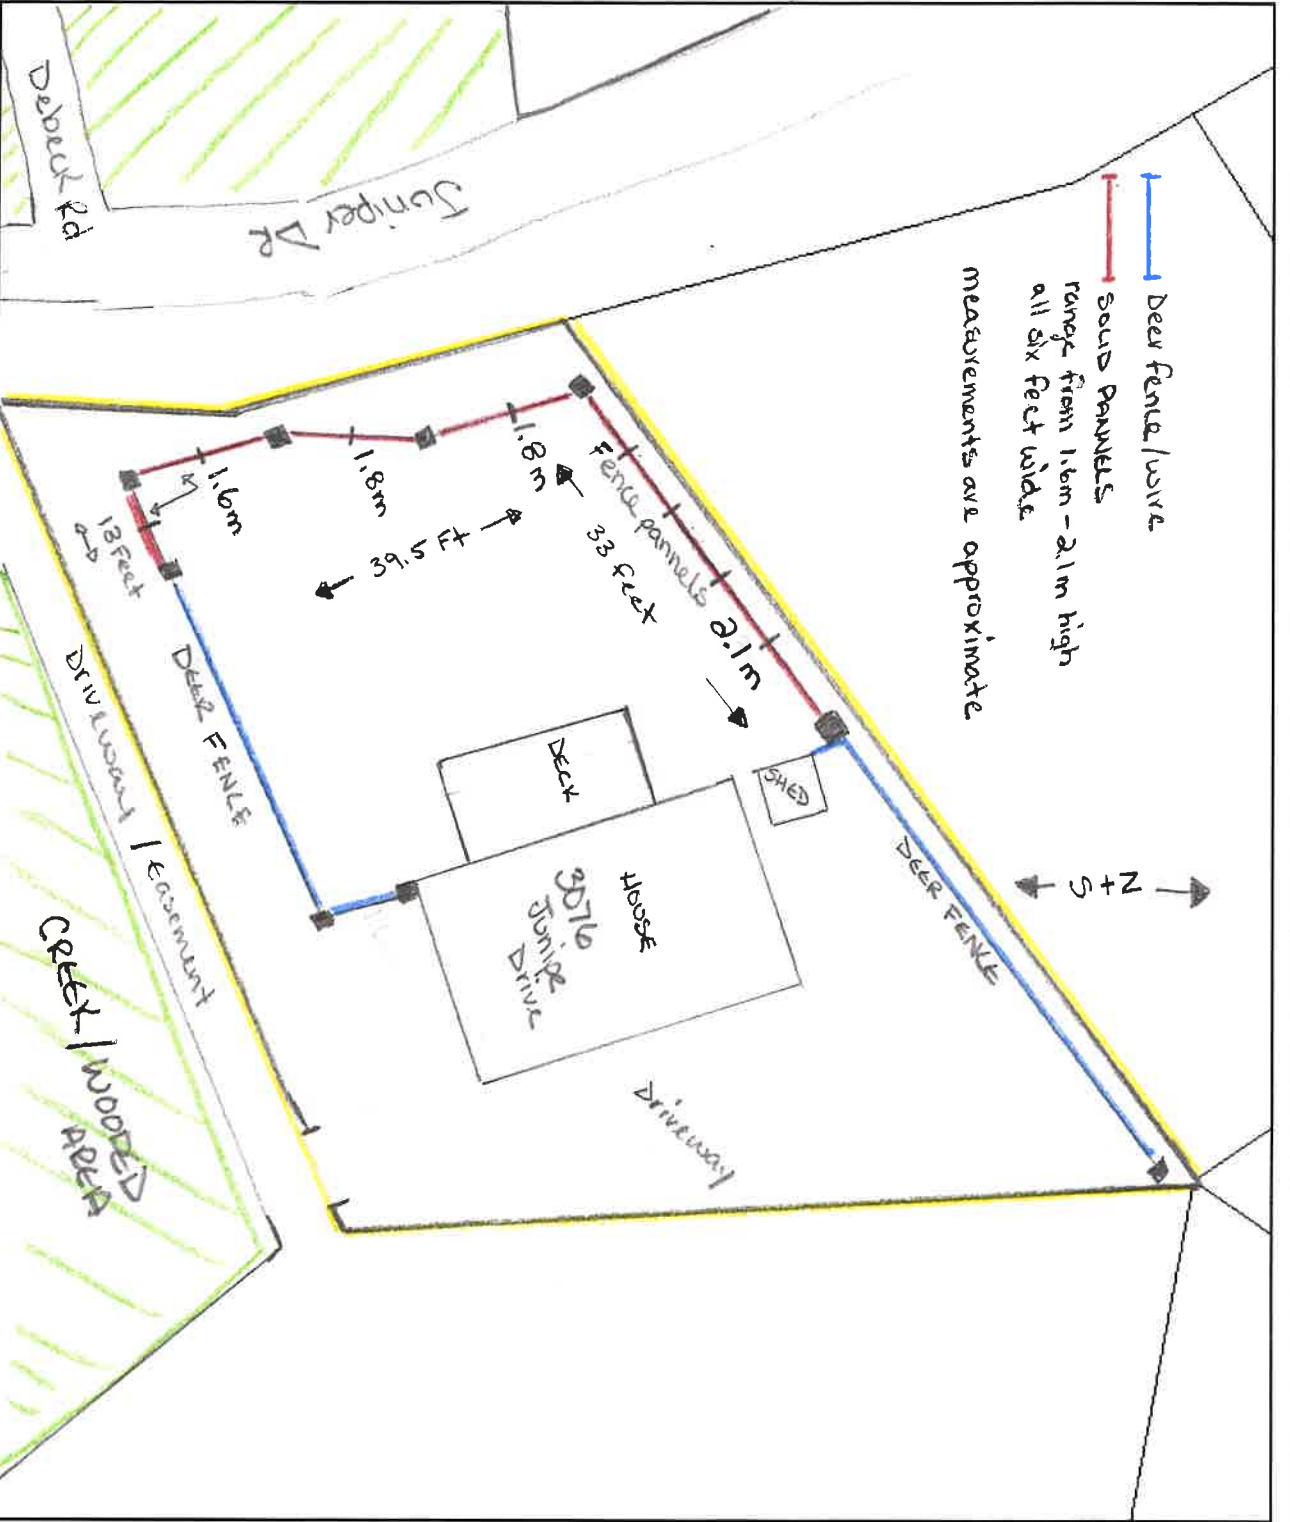

TOP

Deer fence/wire
Solid Panels
range from 1.6m - 2.1m high
all six feet wide
measurements are approximate

WGS_1984_Web_Mercator_Auxiliary_Sphere
© Regional District Okanagan-Similkameen

This is a consolidated map compiled from representational data to be used for convenience only and has no legal sanction. The Regional District of Okanagan-Similkameen makes no warranty to the correctness or accuracy of the information on this map.

- Legend**
- Electoral Area Boundaries
 - Major Highways
 - Indian Reserve
 - Parks
 - Streams
 - Major Lakes
 - Small Lakes
 - Citations

1 : 500