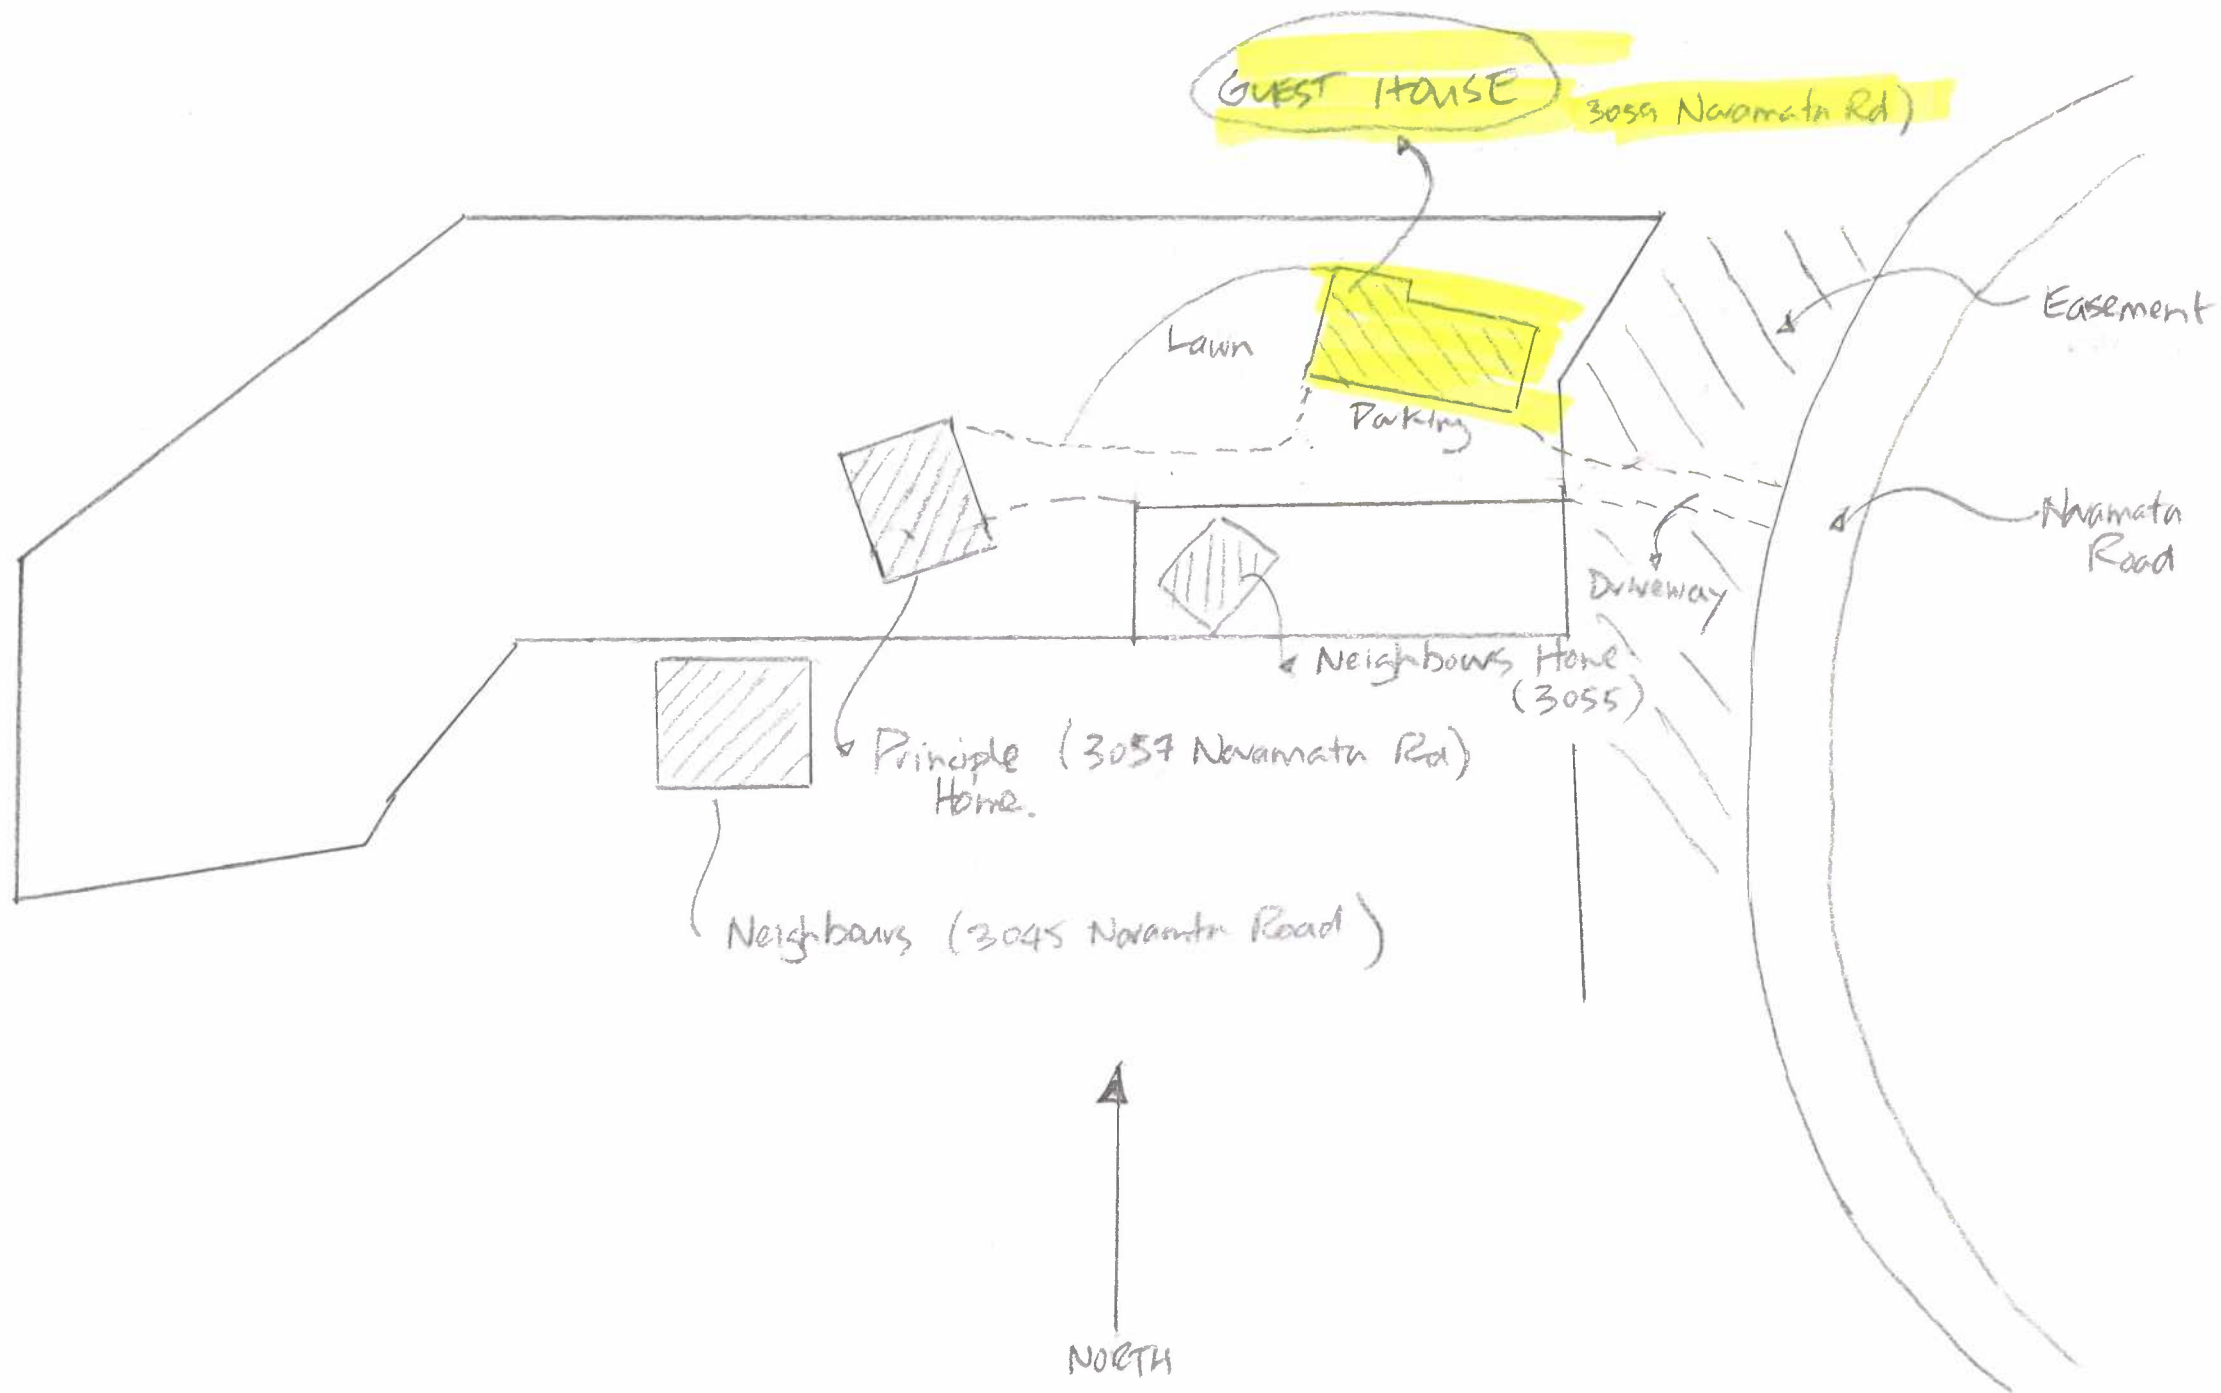

NORTH

NORTH

GARDEN

LAWN

SEPTIC SYSTEM

GARDEN

GUEST HOUSE - 3059 Nwamata Road

LAWN

WALNUT TREE

BRICK PATIO

GARAGE

MAPLE TREE

P
a
r
k
i
n
g

GARDEN

PARKING AREA - 3 Spaces

DRIVEWAY