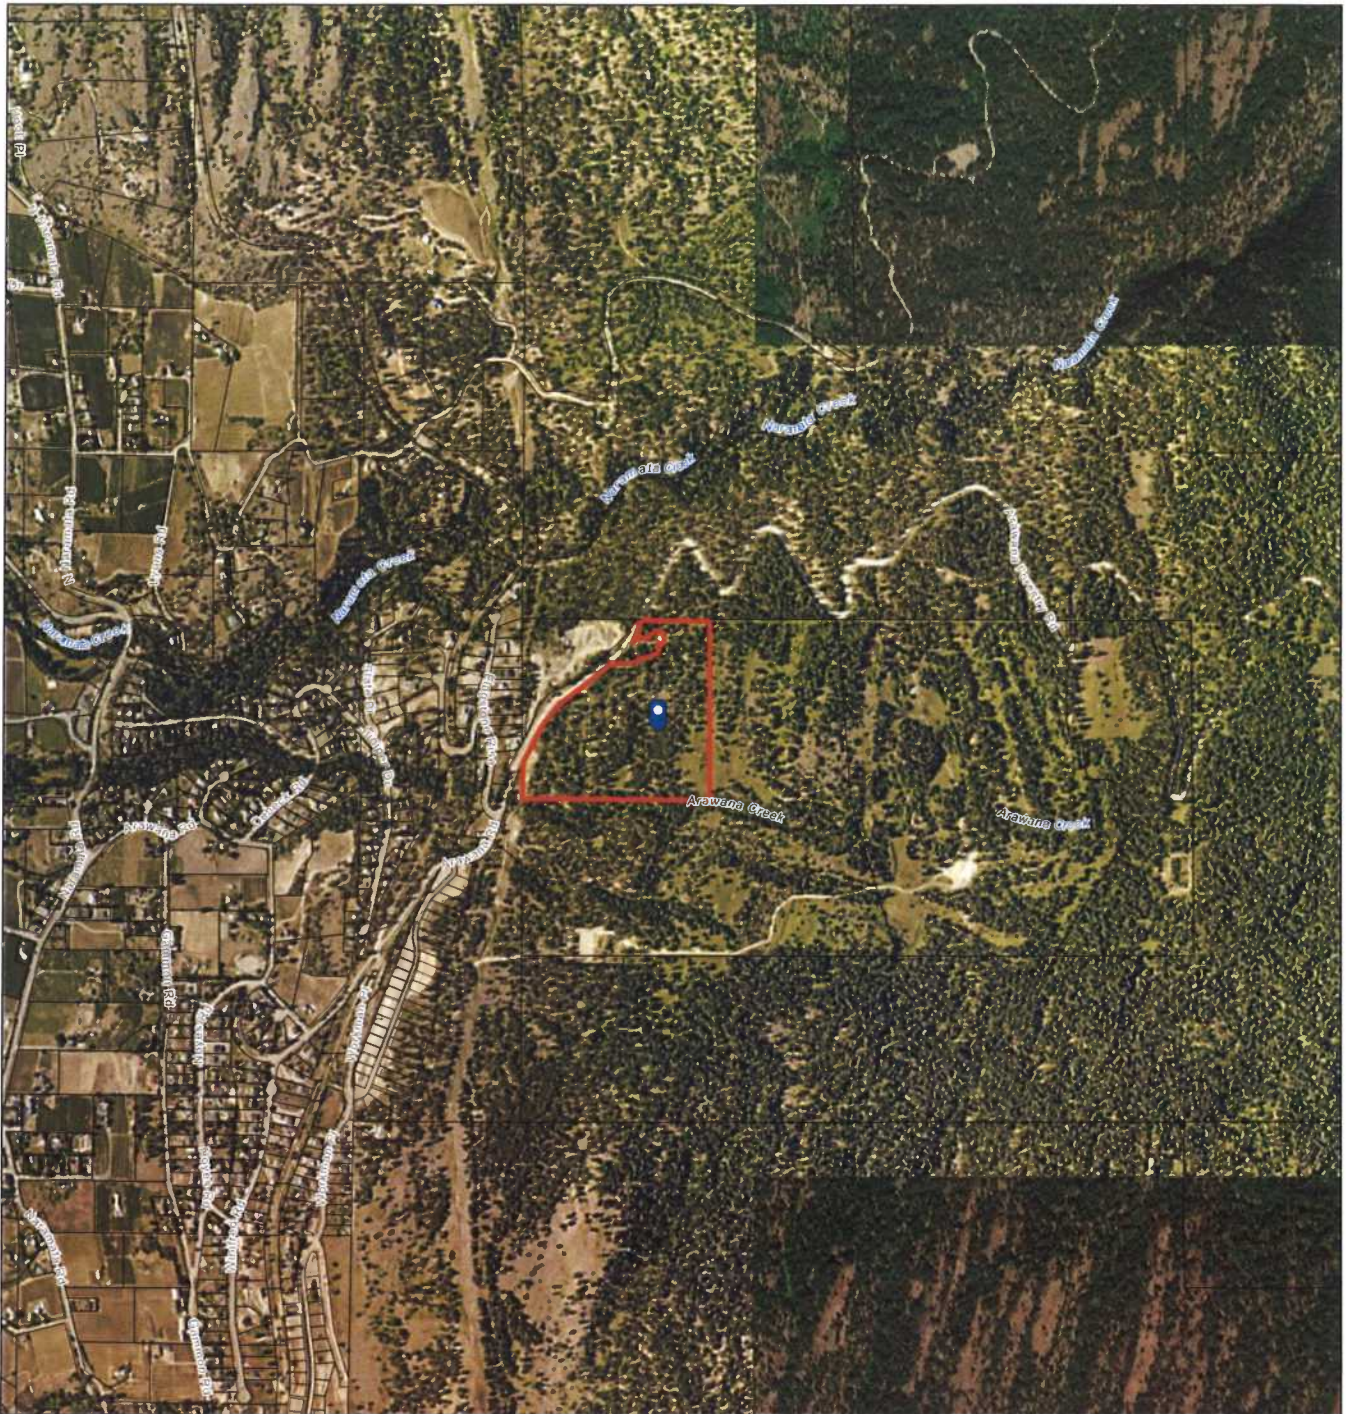

# 3840 Arawana Road

8/6/2021, 10:53:47 AM

World Imagery

Low Resolution 15m Imagery

High Resolution 60cm Imagery

High Resolution 30cm Imagery

Citations

4.8m Resolution Metadata

 Electoral and Municipal Boundaries

 Cadastral

1:18,056

RD Okanagan- Similkameen, Maxar, Esri Community Maps Contributors, Esri Canada, Esri, HERE, Garmin, INCREMENT P, METI/NASA, USGS, EPA, US Census Bureau, USDA, NRCAN, Parks Canada

Proposed Location of Street Lamps on Benchlands Drive