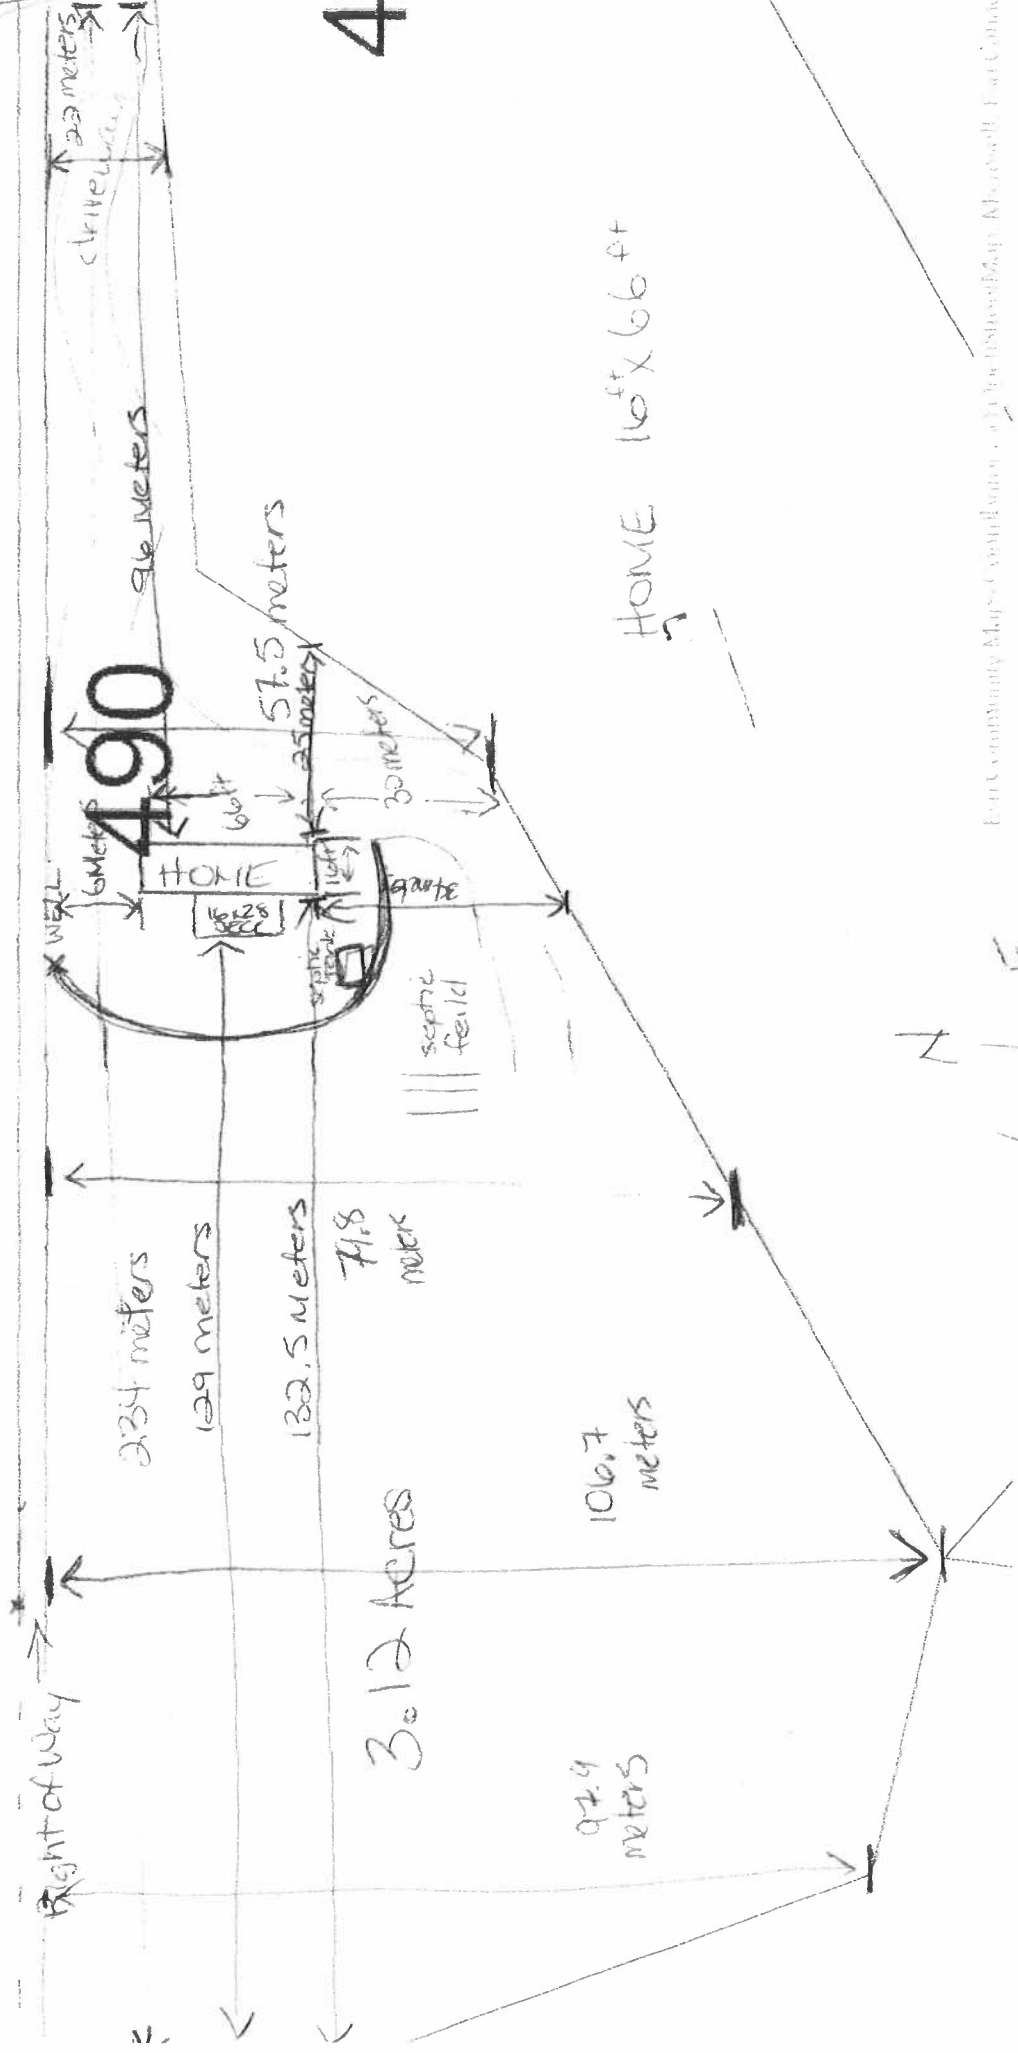

DIGN KAP 87903 Lot 15
 PID 027-599-418
 410 WAPITIN WAY OSAGE CO MO

SITE PLAN

East Community Maps (with permission) by the Missouri Map Association, Fort Collins, CO