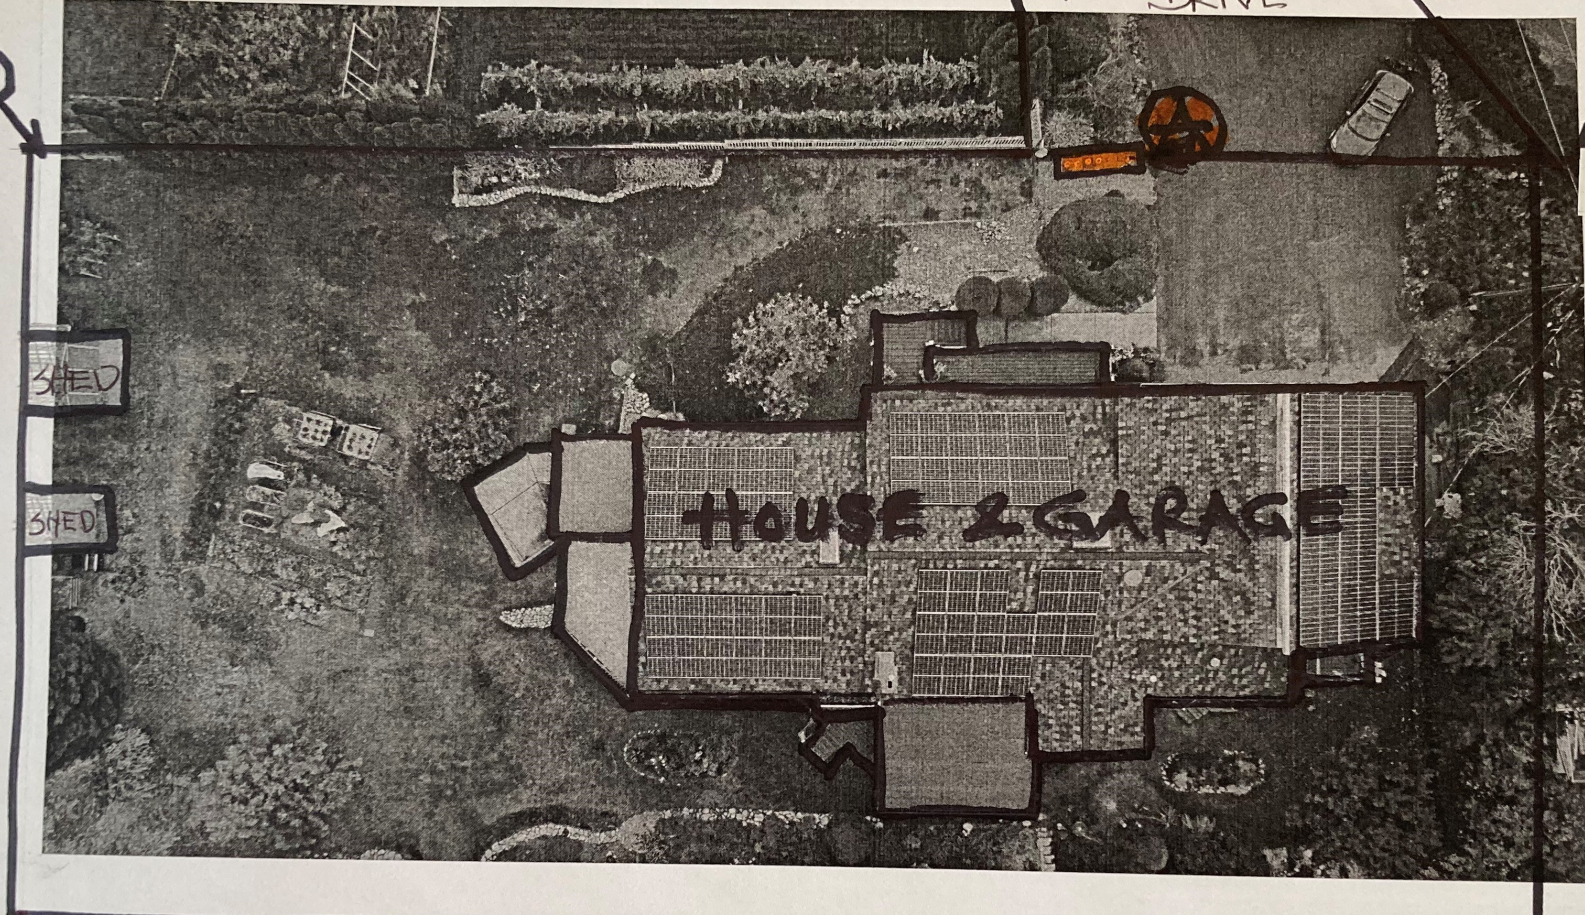

1124 PARK PLACE

DRIVEWAY
↑ TO WEST BENCH
DRIVE

~~~~~ PENTICTON INDIAN BAND LANDS ~~~~~

RE: F2024.18-DVP1R005

NOTE: BEEHIVES  
SIT AT A CORNER  
TO THE PROPERTY TO  
EAST, AT 1110  
PARK PLACE. THAT  
PROPERTY IS 2.5  
METRES BELOW 1124  
PARK PLACE