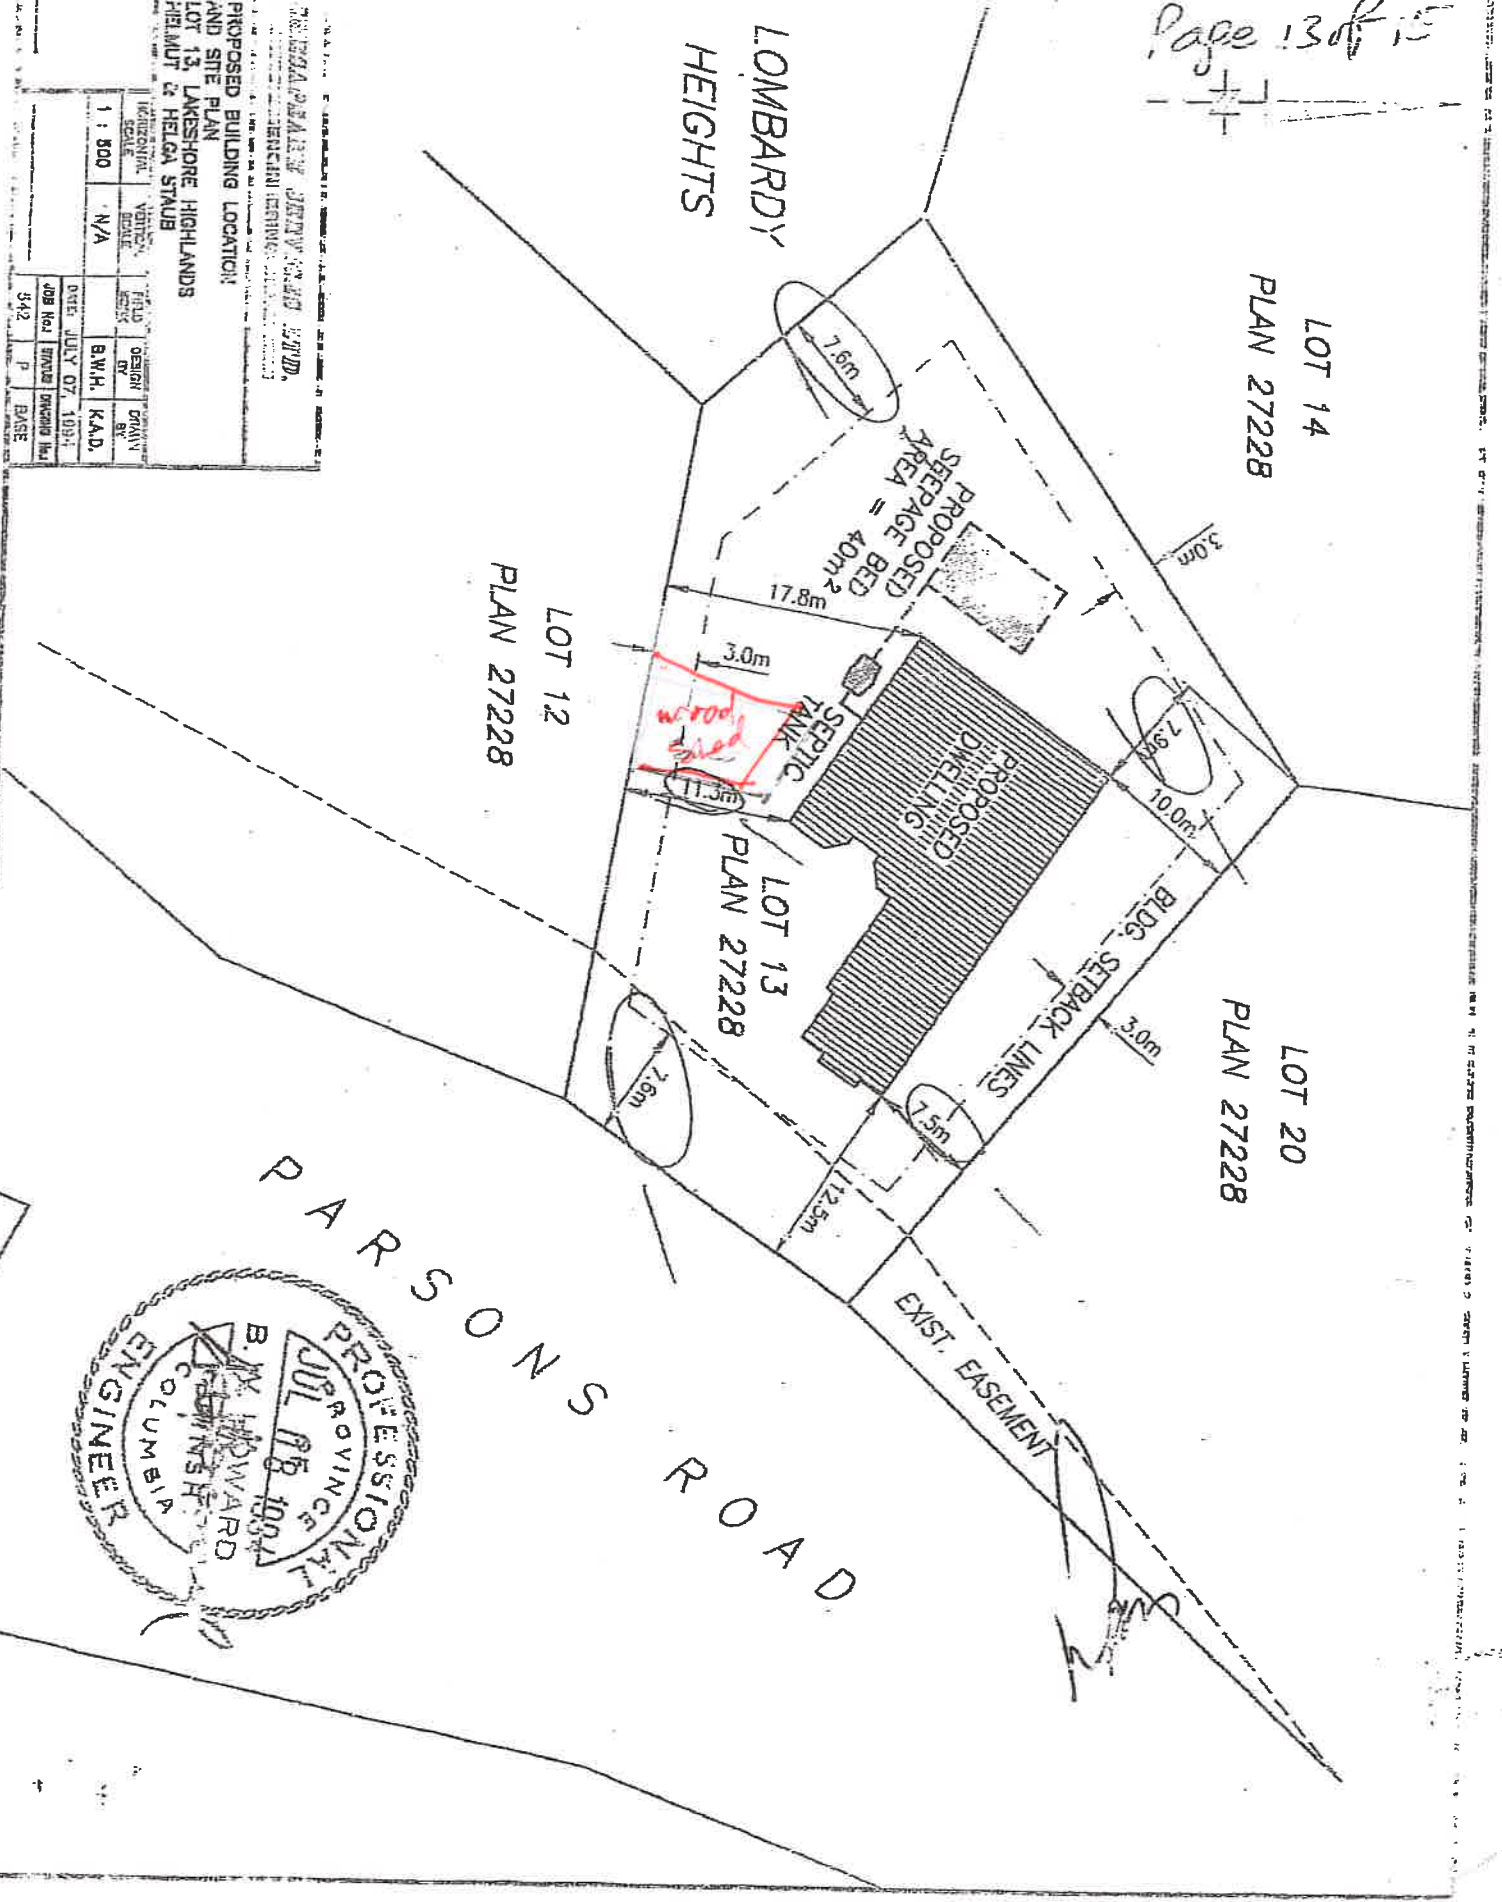

LOMBARDY  
HEIGHTS

LOT 14  
PLAN 27228

LOT 20  
PLAN 27228

LOT 12  
PLAN 27228

LOT 13  
PLAN 27228

PROPOSED BUILDING LOCATION  
LOT 13, LAKESHORE HIGHLANDS  
HELMUT & HELGA STAUB

HORIZONTAL SCALE	VERTICAL SCALE	FIELD NOTES	DESIGN BY	DRAWN BY
1 : 800	N/A		B.W.H.	K.A.D.
DATE: JULY 07, 1994		JOB NO.:	REVISED	DESIGNED
342		P	BASE	

PARSONS ROAD