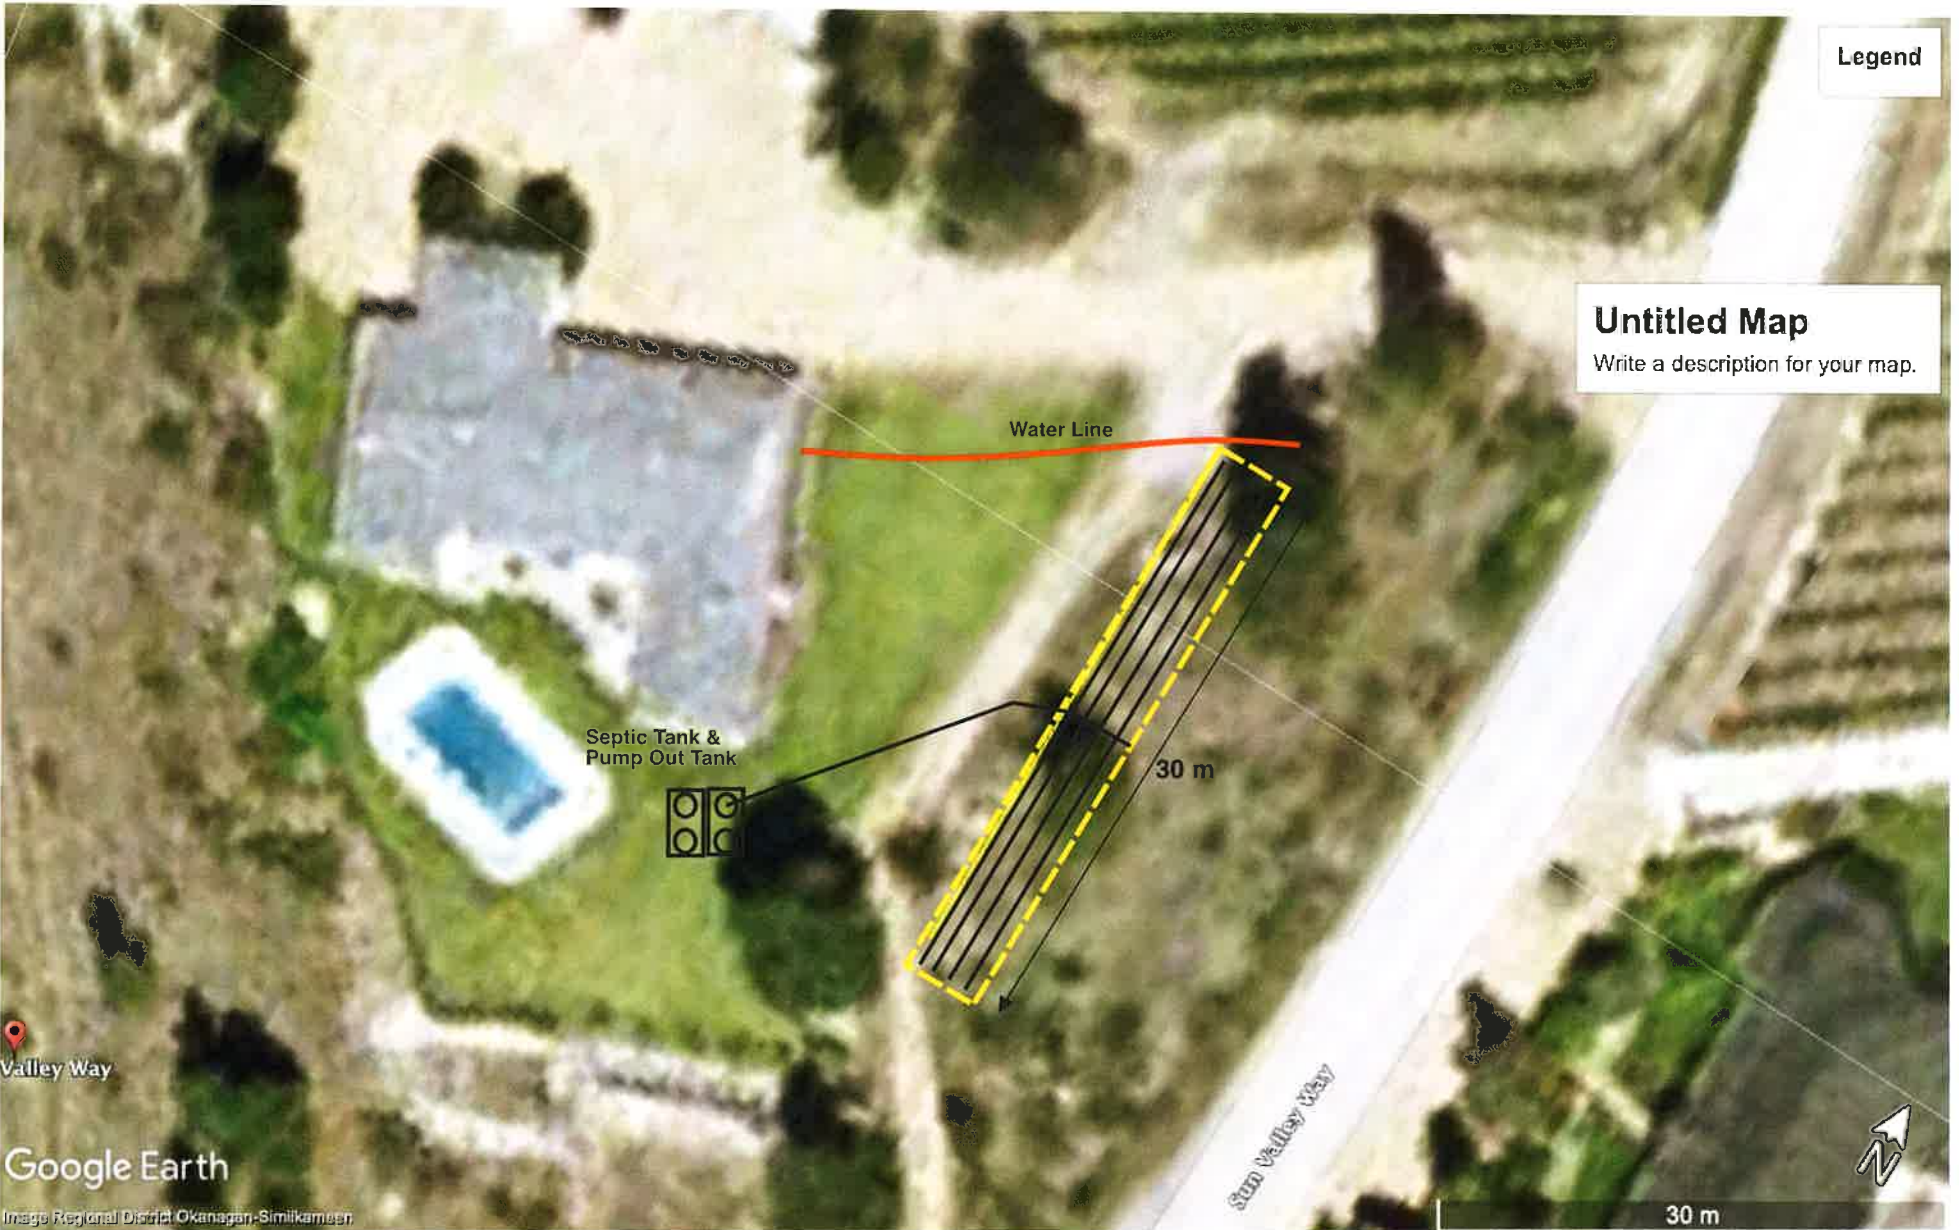

AERIAL MAP

Borrower: Noble West Real Estate Ventures Ltd.	File No.: 6872	
Property Address: 2238 Sun Valley Way Road	Case No.:	
City: Okanagan Falls	Prov.: BC	P.C.: V0H1R2
Lender: Summerland Credit Union		

LOCATION MAP

Borrower: Noble West Real Estate Ventures Ltd.	File No.: 6872	
Property Address: 2236 Sun Valley Way Road	Case No.:	
City: Okanagan Falls	Prov.: BC	P.C.: V0H1R2
Lender: Summerland Credit Union		

Legend

Untitled Map  
Write a description for your map.

Water Line

Septic Tank &  
Pump Out Tank

30 m

Valley Way

Sun Valley Way

Google Earth