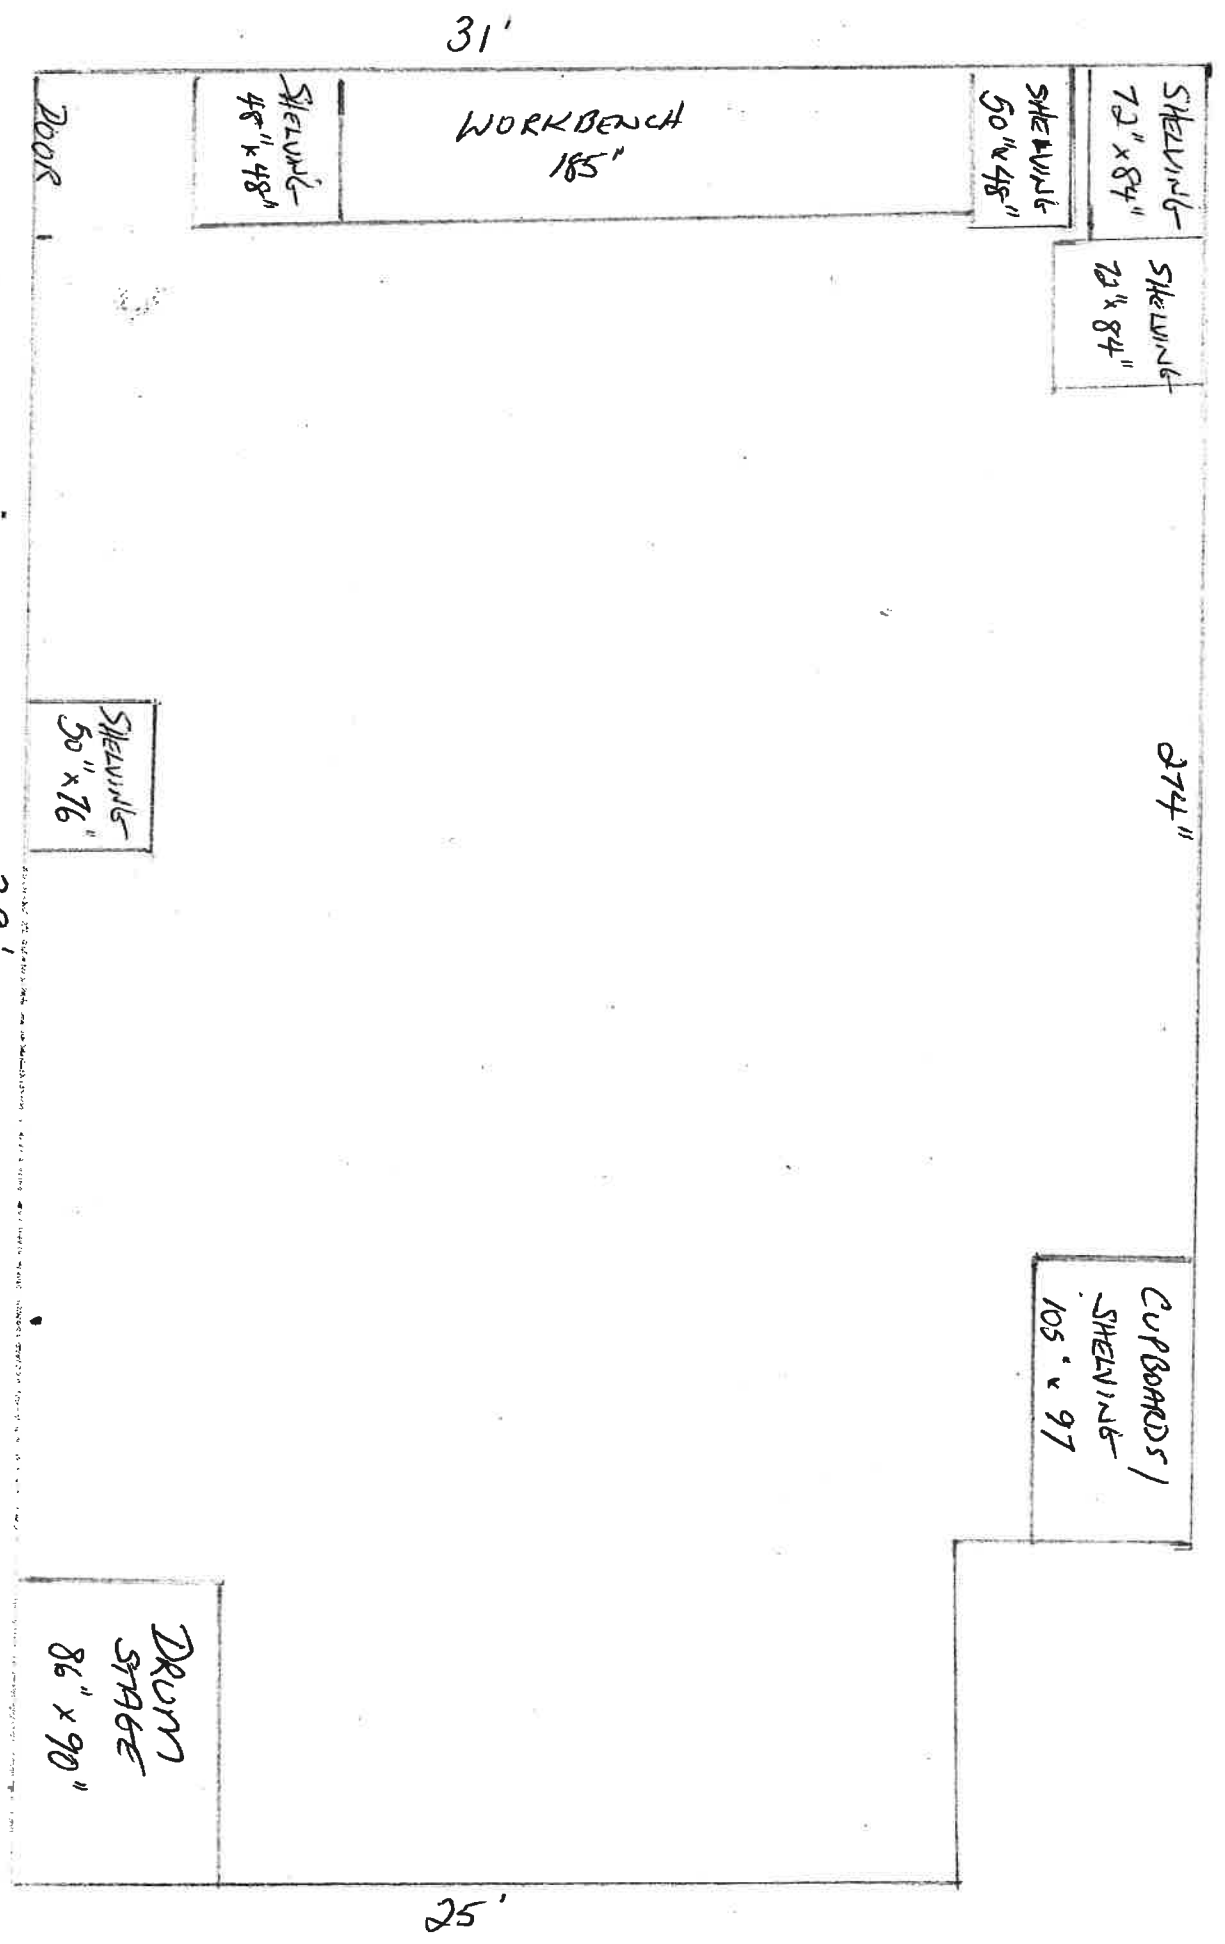

POLE BARN FLOOR PLAN (20' x 31' OVERHEAD VIEW)

SCALE 0.5cm = 1 foot

39'

25'