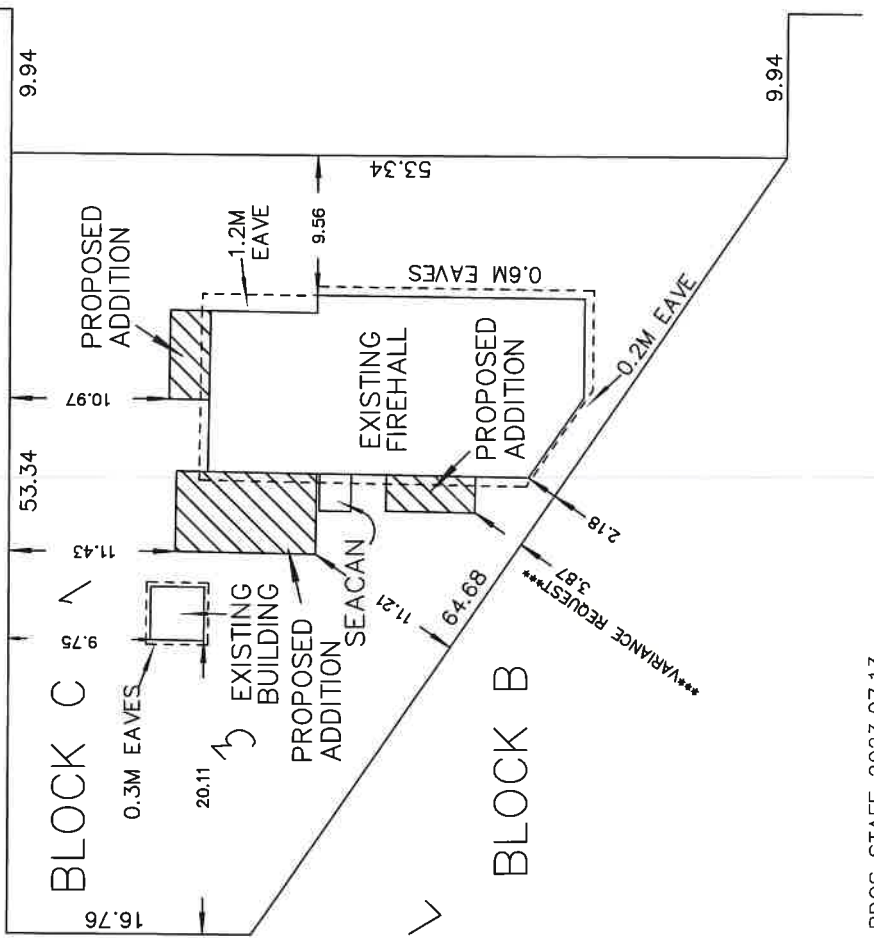

SITE PLAN / DEVELOPMENT PLAN ON
 BLOCK C, D.L. 3100, SDYD

CIVIC ADDRESS: 39450 WHITE LAKE ROAD, WILLOWBROOK, BC

BLOCK B

WHITE LAKE ROAD

SITE LOCATION (NTS)

ALL DIMENSIONS ARE METRIC
 SCALE 1 : 500