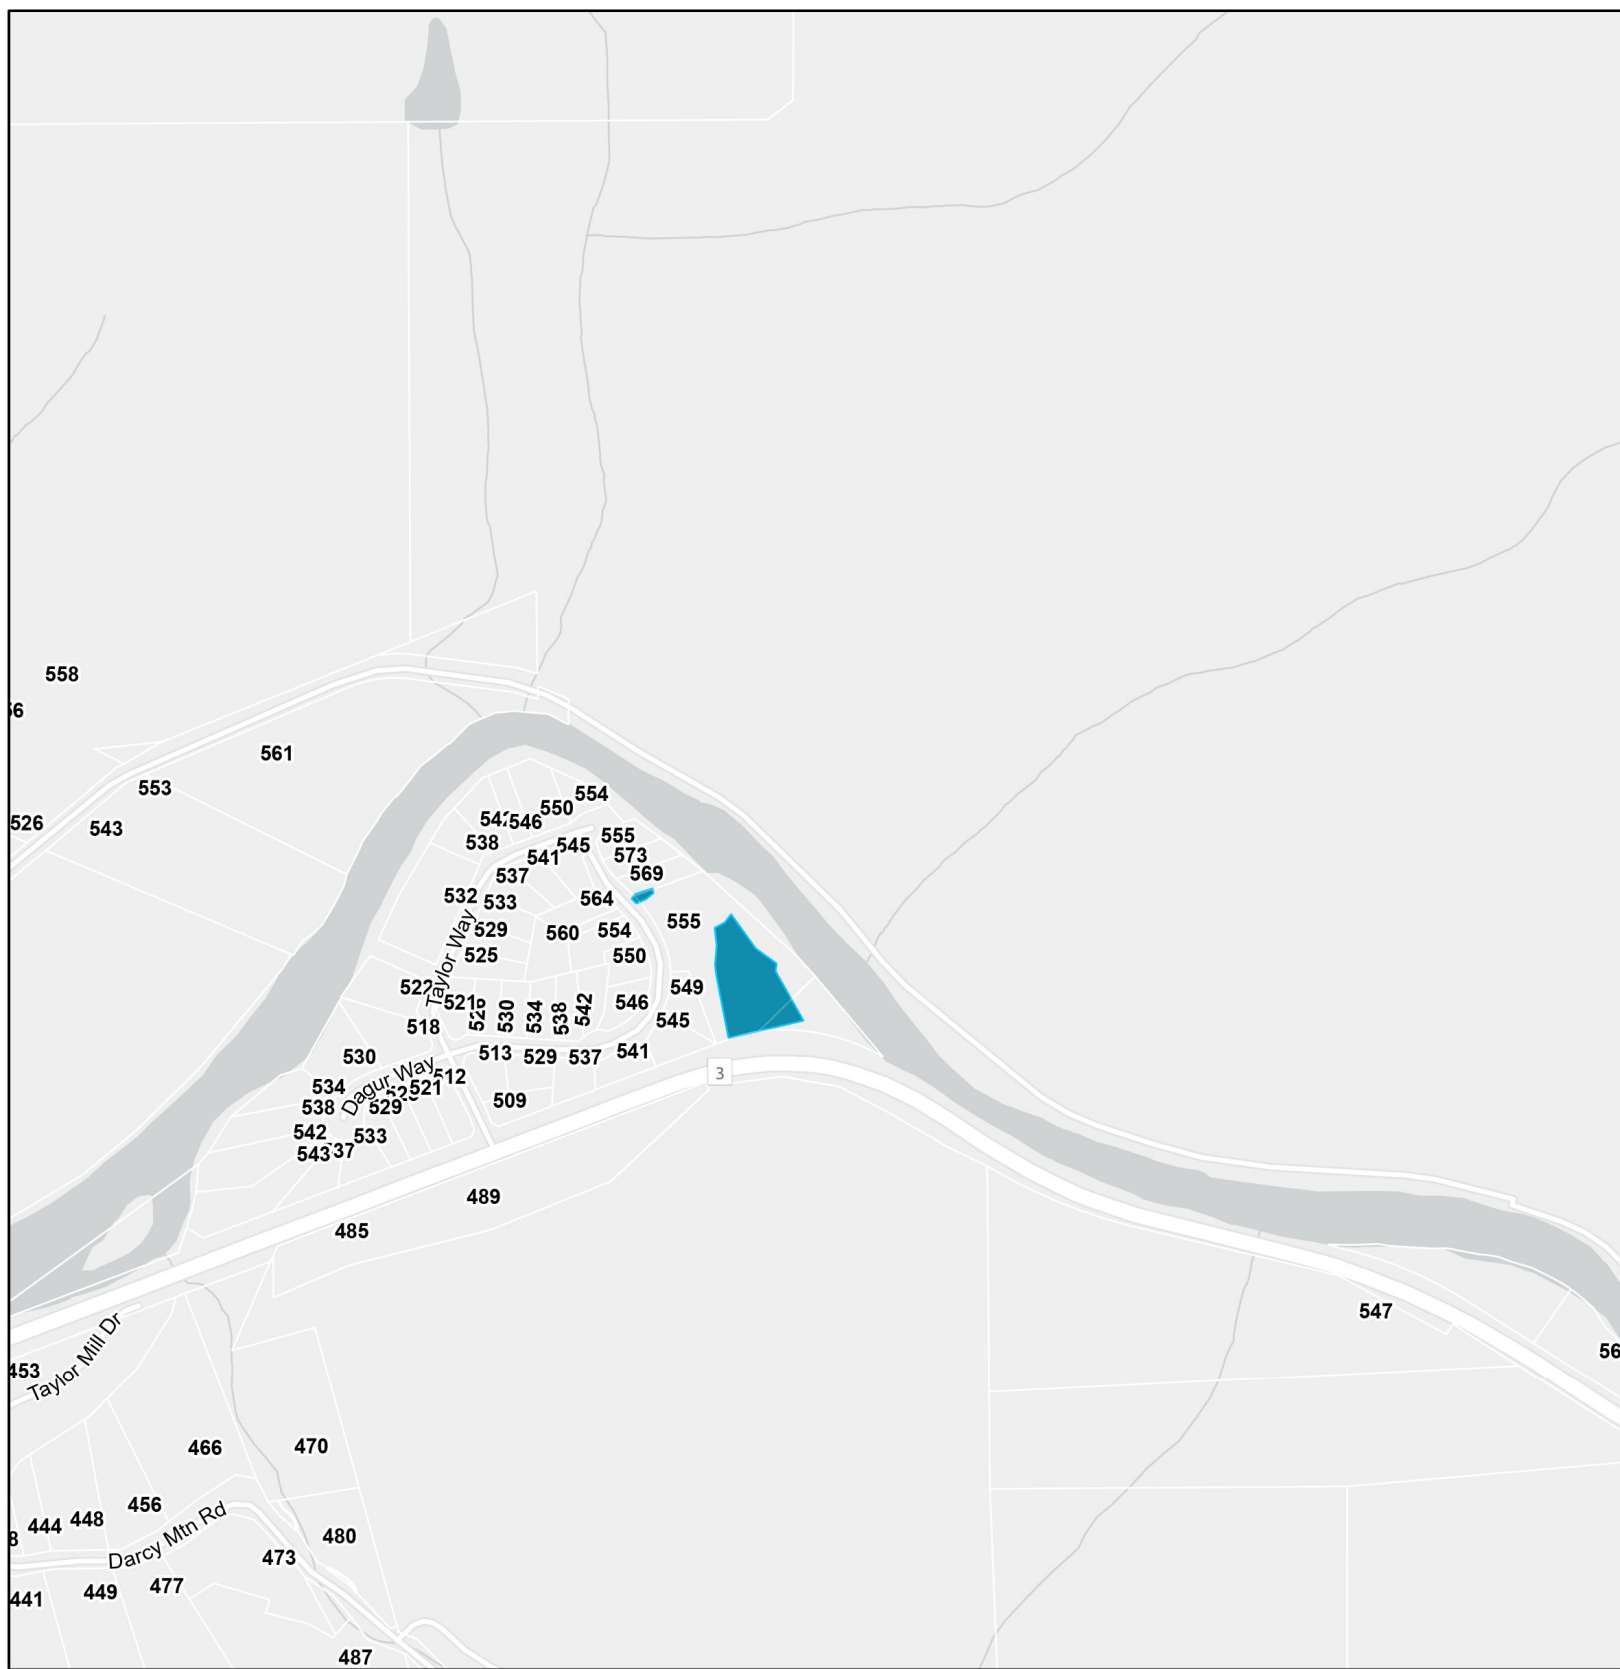

Mosquito Treatment Sites Season 2022

- Reserve Lands
- Mosquito Control Sites**
- Existing Sites
- New 2022 Sites
- Additional 2022 areas of existing sites

Sources : Esri, Garmin, RDOS, NRCan, Parks Canada