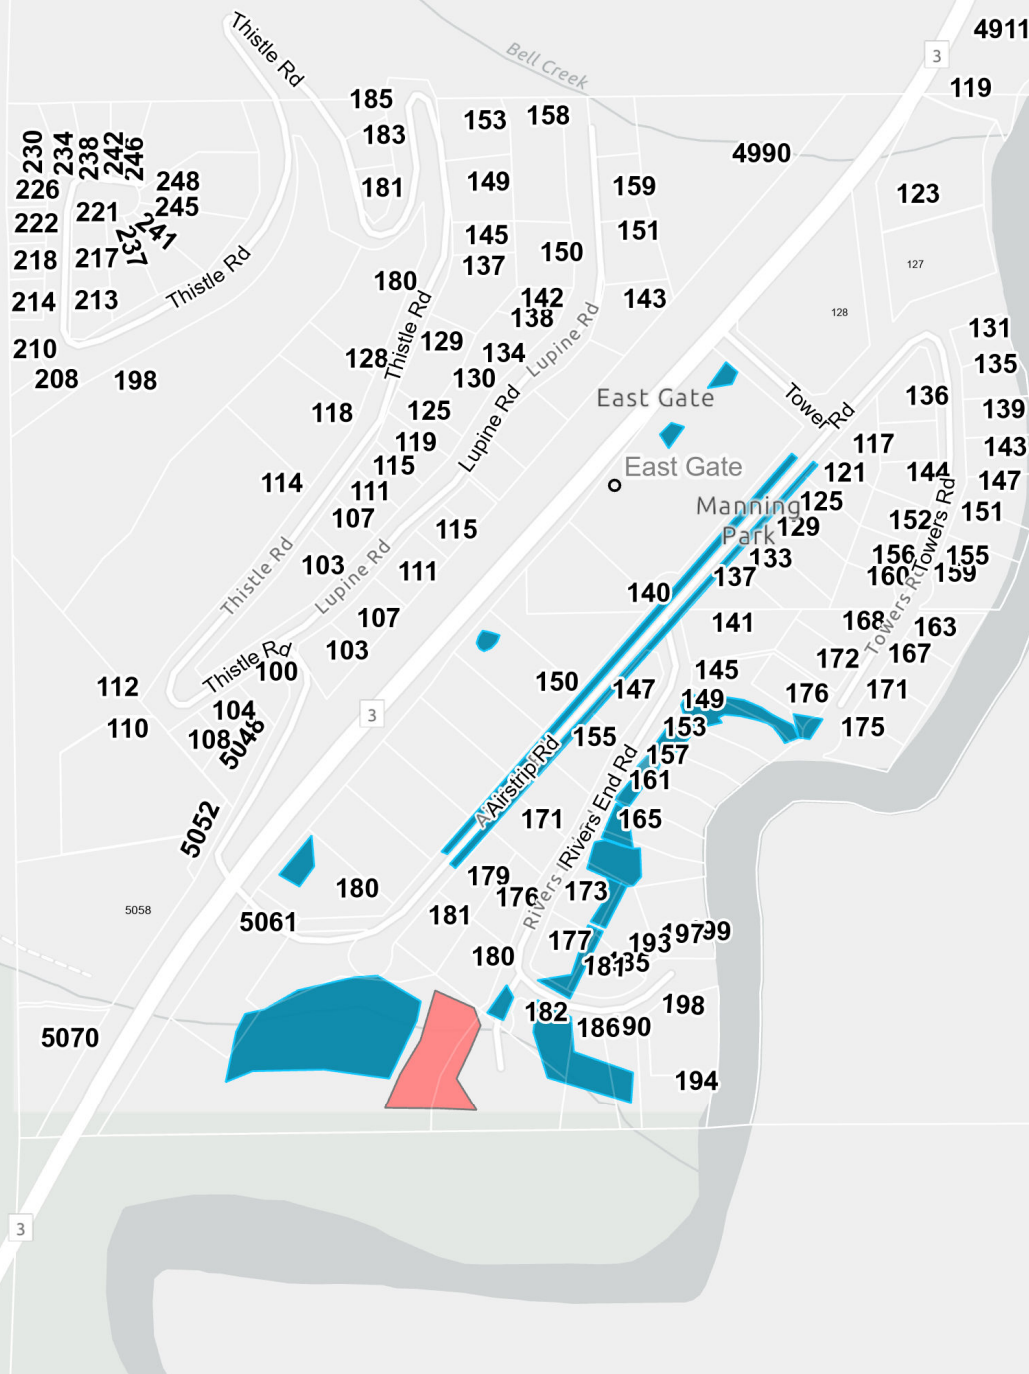

Mosquito Treatment Sites Season 2022

- Reserve Lands
- Mosquito Control Sites**
- Existing Sites
- New 2022 Sites
- Additional 2022 areas of existing sites

Sources : Esri, Garmin, RDOS, NRCan, Parks Canada